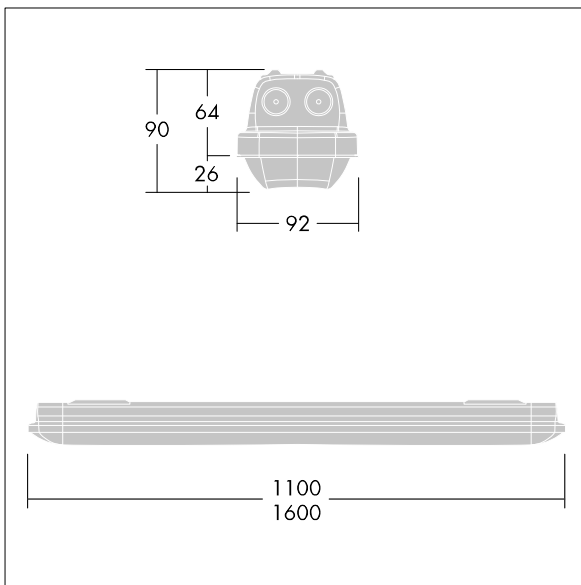

TLG_AQUP_M_LD1.wmf

All values marked with an * are rated values. Thorn uses tried and tested components from leading suppliers, however there may be isolated instances of technology-related failures of individual LEDs during the rated product lifetime. International standards set the tolerance in initial flux and connected load at $\pm 10\%$. Unless stated otherwise, the values apply to an ambient temperature of 25°C.

Thorn Lighting is constantly developing and improving its products. The right is reserved to change specifications without prior notification or public announcement.
© Thorn Lighting