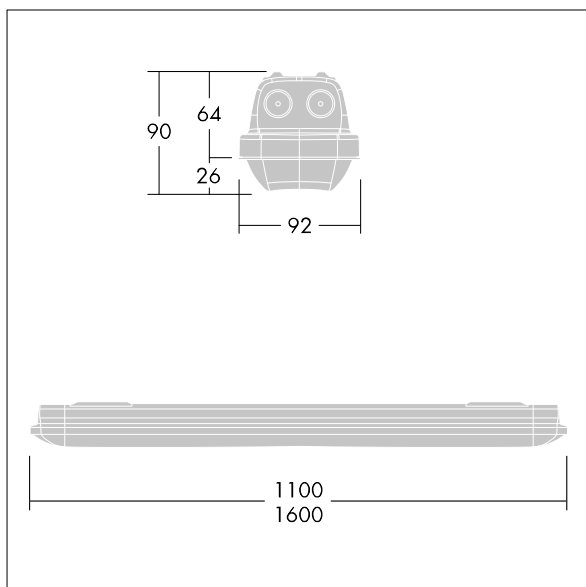

TLG_AQUP_M_LD1.wmf

All values marked with an * are rated values. Thorn uses tried and tested components from leading suppliers, however there may be isolated instances of technology-related failures of individual LEDs during the rated product lifetime. International standards set the tolerance in initial flux and connected load at $\pm 10\%$. Unless stated otherwise, the values apply to an ambient temperature of 25°C.

Thorn Lighting is constantly developing and improving its products. The right is reserved to change specifications without prior notification or public announcement.
© Thorn Lighting