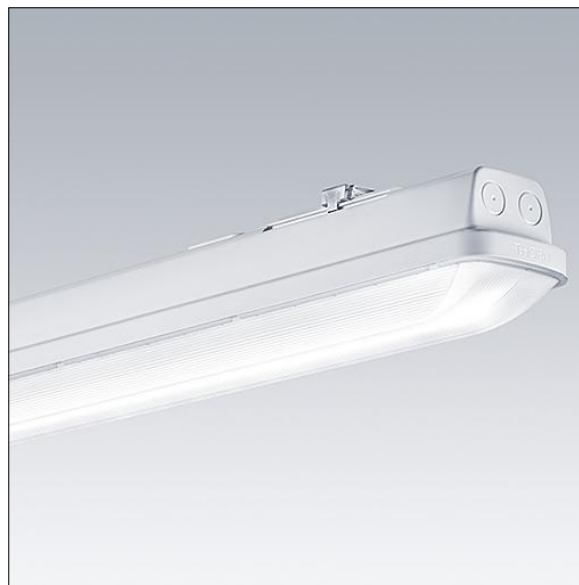

## Aquaforce Pro

An IP66, dust and moisture resistant LED luminaire. DALI/DSI dimmable DALI dimmable Luminaire with local battery supply for 3 hr. emergency lighting in maintained or non-maintained mode, with automatic test (auto-test) via the luminaire, optional central monitoring via DALI, display of luminaire status via status LED. With wide beam distribution. Class I electrical. Canopy: light grey polycarbonate. Diffuser: high transmission opal polycarbonate with refraction prisms. Patented snap-on mechanism EasyClick for clipless mounting of diffuser. For surface or suspended mounting. Quick-fix brackets supplied for surface mounting. Suitable for ceiling or wall (both vertically and horizontally). Approved for indoor use or in canopied outdoor areas (see installation instructions). Mounting kits for conduit, chain suspension and catenary suspension are available as accessories. ambient temperature: 0°C to +25°C. Complete with 4000K LED..

Note: please contact your consultant if you are planning to use the luminaire in environments with chemical pollutants, high or condensing humidity and major variations in temperature.

Dimensions: 1600 x 92 x 90 mm  
Luminaire input power: 47.9 W  
Luminaire luminous flux: 6370 lm  
Luminaire efficacy: 133 lm/W  
Weight: 2.5 kg