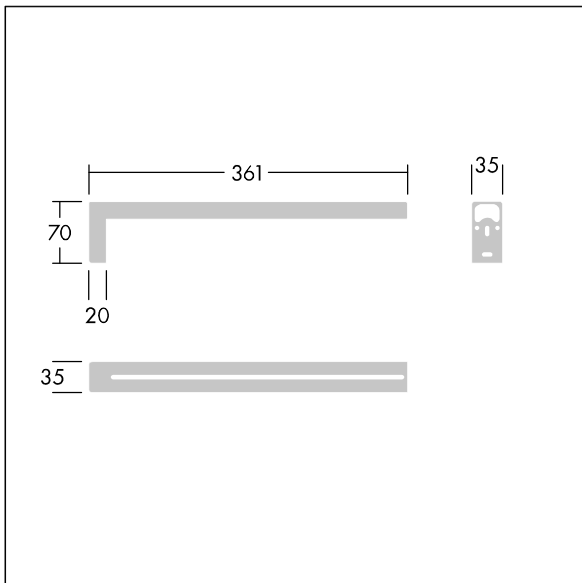

Voyager Style

96631621 VOYAGER STYLE 150 / ONE MS90°

THORN

Voyager Style

Surface mount bracket, made of sheet steel. Suitable for Voyager Style 150 (MS and WF15 versions) and Voyager One.

TLG_VYST_F_115MS90.jpg