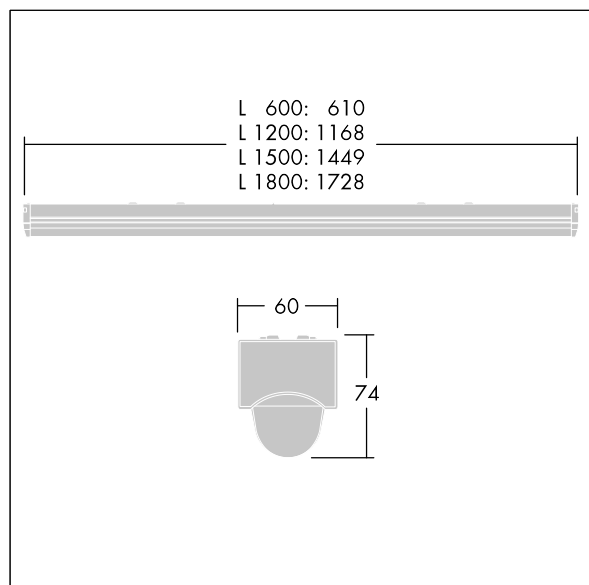

# PopPack

96631538 POPPACK LED 3000-840 HF L1200

THORN

IP20	IK03					650°C	T <sub>a</sub> -20 +25
------	------	--	--	--	--	-------	---------------------------

## PopPack

Batten LED luminaire. Electronic, fixed output control gear.  
Body: coated, formed steel, white (RAL9016). End caps:  
injection moulded polycarbonate,. Diffuser: textured opal  
acrylic. Electrical connection via 3 x 2 x 2.5mm<sup>2</sup> terminal  
block. Complete with 4000K LED

Dimensions: 1168 x 60 x 74 mm  
Luminaire input power: 23.9 W  
Luminaire luminous flux: 3350 lm  
Luminaire efficacy: 140 lm/W  
Weight: 1.3 kg

TLG\_POPL\_F\_PDB\_EMPTY.jpg

TLG\_POPL\_M\_LD1.wmf

This product contains a light source of energy efficiency class D.