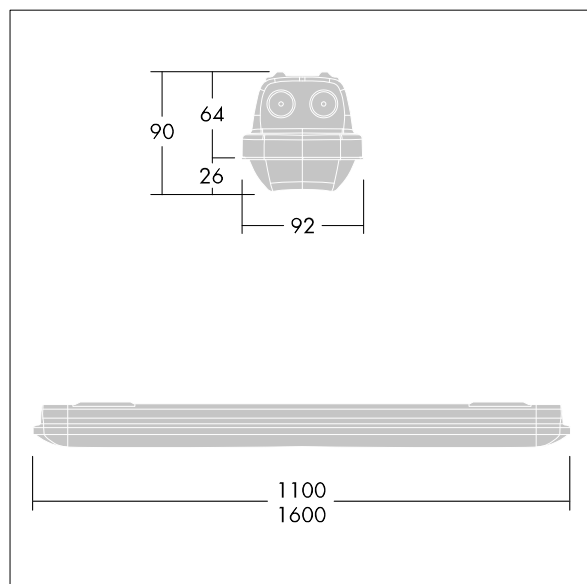

TLG_AQUP_M_LD1.wmf

All values marked with an * are rated values. Thorn uses tried and tested components from leading suppliers, however there may be isolated instances of technology-related failures of individual LEDs during the rated product lifetime. International standards set the tolerance in initial flux and connected load at $\pm 10\%$. Unless stated otherwise, the values apply to an ambient temperature of 25°C.

Thorn Lighting is constantly developing and improving its products. The right is reserved to change specifications without prior notification or public announcement.
© Thorn Lighting