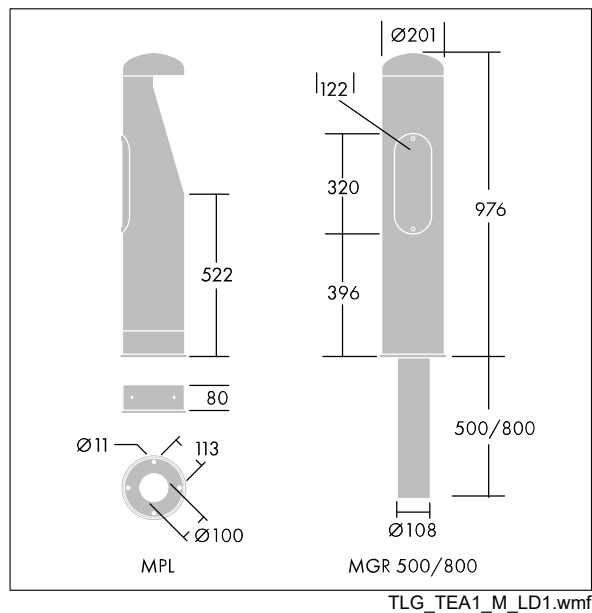

# Urba Bollard

96275594 URBA BOLLARD BASE MGR 800

THORN

## Urba Bollard

Long root mounting accessory for Urba Bollard.

All values marked with an \* are rated values. Unless stated otherwise, the values apply to an ambient temperature of 25°C.

Thorn Lighting is constantly developing and improving its products. The right is reserved to change specifications without prior notification or public announcement.  
© Thorn Lighting