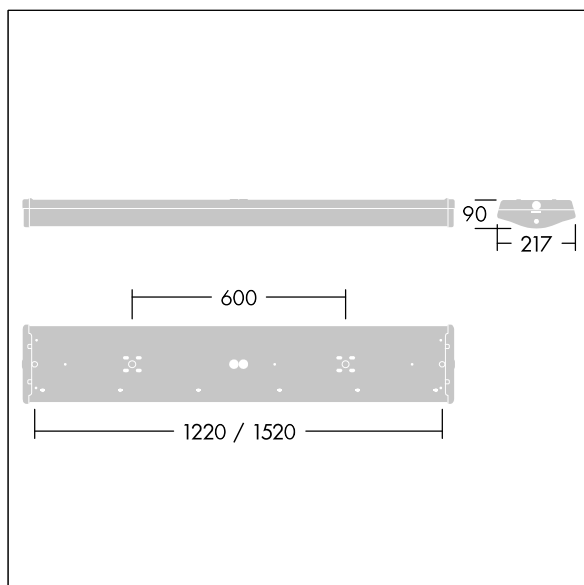

## College

A high performance, Surface mounted, LED luminaire. Electronic, fixed output control gear with 3 hour, manual test, emergency lighting circuit. Class I electrical, IP44. Body: white painted steel. End caps: white polycarbonate with a curved, precision extruded clear prismatic polycarbonate diffuser. Ø21.5mm cable entry hole in the centre of the back spine with optional cable entry through each end cap. Fitting supplied with sealing grommets and innovative "quick fix" horseshoe and sliding washers for direct screw fixing to surface, fixing centres 1450mm. Standard BESA fixings. Can be suspended using wire suspension accessory kit (to be ordered separately). 4 x 2 x 2.5mm<sup>2</sup> piano key terminal block. Complete with 4000K LED

Dimensions: 1520 x 217 x 90 mm

Luminaire input power: 57.3 W

Weight: 4.9 kg

TLG\_CLLG\_F\_P1.jpg

TLG\_CLLG\_M\_LD1.wmf

This product contains light sources of energy efficiency class D.

All values marked with an \* are rated values. Thorn uses tried and tested components from leading suppliers, however there may be isolated instances of technology-related failures of individual LEDs during the rated product lifetime. International standards set the tolerance in initial flux and connected load at ±10%. Unless stated otherwise, the values apply to an ambient temperature of 25°C.