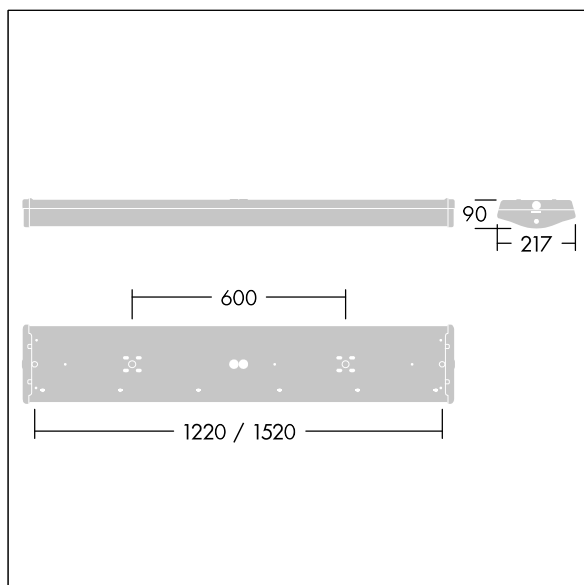

College

96628879 COLLEGE 6500-840 HF E3 L1500

THORN

IP44	IK05					850°C	T _a 0 +25
------	------	--	--	--	--	-------	-------------------------

College

A high performance, Surface mounted, LED luminaire.
Electronic, fixed output control gear with 3 hour, manual test, emergency lighting circuit. Class I electrical, IP44.
Body: white painted steel. End caps: white polycarbonate with a curved, precision extruded clear prismatic polycarbonate diffuser. Ø21.5mm cable entry hole in the centre of the back spine with optional cable entry through each end cap. Fitting supplied with sealing grommets and innovative "quick fix" horseshoe and sliding washers for direct screw fixing to surface, fixing centres 1450mm. Standard BESA fixings. Can be suspended using wire suspension accessory kit (to be ordered separately). 4 x 2 x 2.5mm² piano key terminal block. Complete with 4000K LED

Dimensions: 1520 x 217 x 90 mm

Luminaire input power: 57.3 W

Weight: 4.9 kg

TLG_CLLG_F_P1.jpg

TLG_CLLG_M_LD1.wmf

This product contains light sources of energy efficiency class D.

All values marked with an * are rated values. Thorn uses tried and tested components from leading suppliers, however there may be isolated instances of technology-related failures of individual LEDs during the rated product lifetime. International standards set the tolerance in initial flux and connected load at ±10%. Unless stated otherwise, the values apply to an ambient temperature of 25°C.