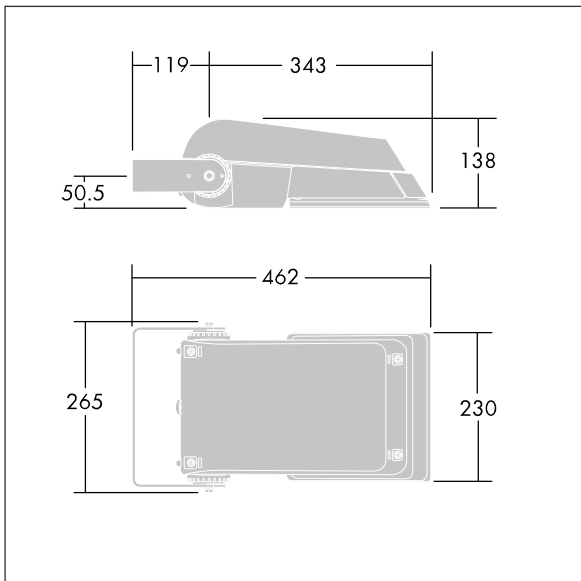

### Areaflood Pro

A compact, lightweight, general purpose LED area floodlight. With small body, driving 24 LEDs at 500mA with Wide Road light distribution. IP66, IK08, Class I electrical. Body: die-cast aluminium (EN AC-44300), Light grey 150 sanded textured (close to RAL9006).. Enclosure: 4mm thick toughened glass. Reversible mounting stirrup supplied, Complete with 4000K LED.

Dimensions: 462 x 265 x 139 mm  
 Luminaire input power: 38 W  
 Luminaire luminous flux: 5854 lm  
 Luminaire efficacy: 154 lm/W  
 weight: 6.16 kg  
 Scx: 0.05 m<sup>2</sup>

TLG\_AFLP\_F\_SMALLPDB.jpg