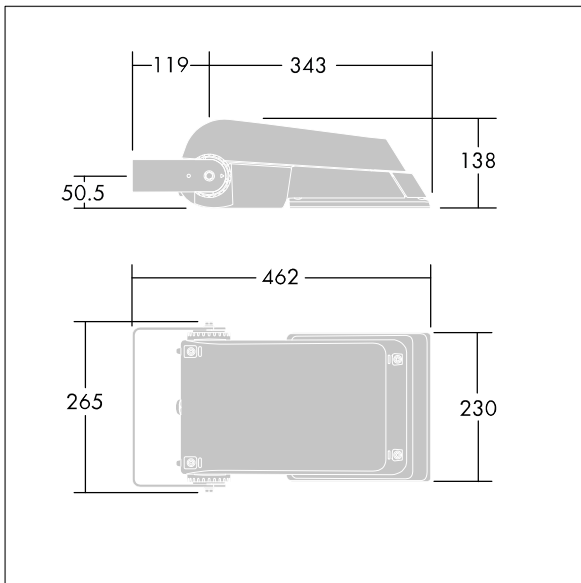

Areaflood Pro

96644747 AFP S 24L50-740 A6 HFX CL1 GY

Areaflood Pro

A compact, lightweight, general purpose LED area floodlight. With small body, driving 24 LEDs at 500mA with asymmetrical 60° light distribution. IP66, IK08, Class I electrical. Body: die-cast aluminium (EN AC-44300), Light grey 150 sanded textured (close to RAL9006).. Enclosure: 4mm thick toughened glass. Reversible mounting stirrup supplied, Complete with 4000K LED.

Dimensions: 462 x 265 x 139 mm
 Luminaire input power: 38 W
 Luminaire luminous flux: 5792 lm
 Luminaire efficacy: 152 lm/W
 weight: 6.16 kg
 Scx: 0.05 m²

TLG_AFLP_F_SMALLPDB.jpg

TLG_AFLP_M_SML.wmf

This product contains light sources of energy efficiency class D.