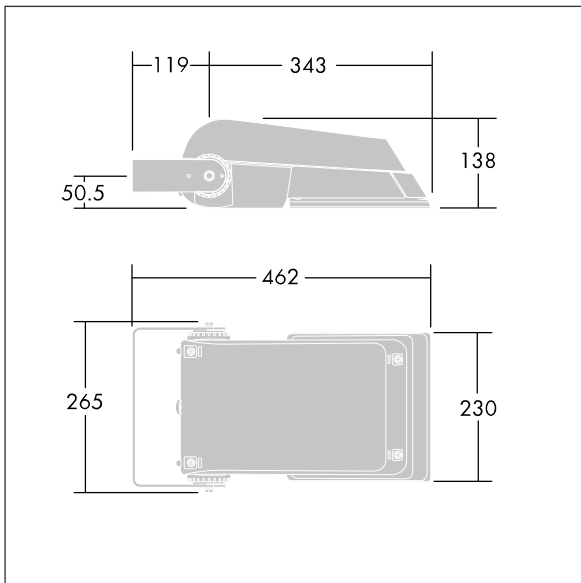

Areaflood Pro

96644738 AFP S 24L50-740 WR BS 3550 CL1 GY

Areaflood Pro

A compact, lightweight, general purpose LED area floodlight. With small body, driving 24 LEDs at 500mA with Wide Road light distribution. IP66, IK08, Class I electrical. Body: die-cast aluminium (EN AC-44300), Light grey 150 sanded textured (close to RAL9006).. Enclosure: 4mm thick toughened glass. Reversible mounting stirrup supplied, Complete with 4000K LED.

Not compatible with UrbaSens systems.

Dimensions: 462 x 265 x 139 mm
 Luminaire input power: 38 W
 Luminaire luminous flux: 5854 lm
 Luminaire efficacy: 154 lm/W
 weight: 6.18 kg
 Scx: 0.05 m²

TLG_AFLP_F_SMALLPDB.jpg