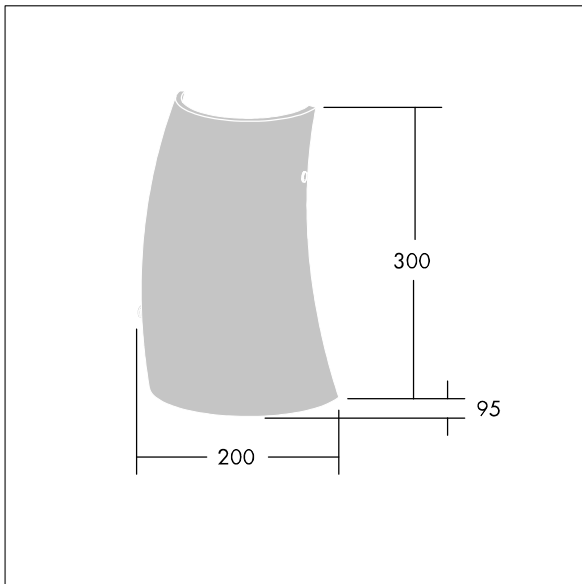

96642920 LYRIC DECO LED1550-830 HFI-X MWA-L OP

A stylish, curving tubular wall mounted LED luminaire with DALI dimmable control gear. Class I electrical, IP20. Diffuser: opal glass. Complete with 3000K LED.

Dimensions: 200 x 95 x 300 mm
 Luminaire input power: 12.4 W
 Luminaire luminous flux: 1550 lm
 Luminaire efficacy: 125 lm/W
 Weight: 1.4 kg

TLG_LYRD_F_WALLPDB.jpg

TLG_LYRD_M_DX_AP02.wmf

This product contains a light source of energy efficiency class C.