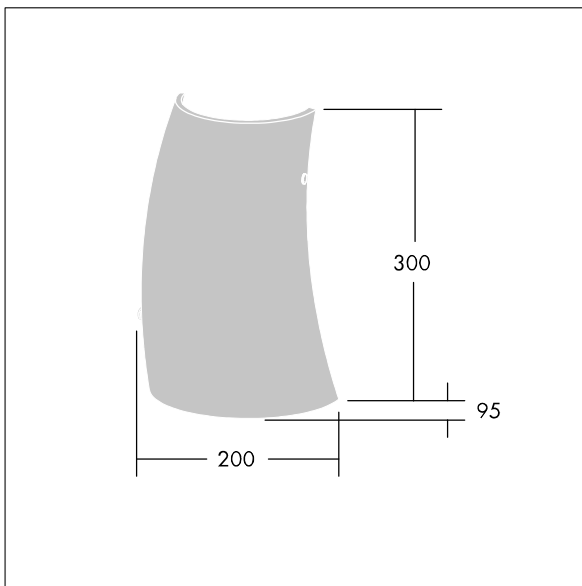

96642772 LYRIC DECO LED1550-830 HF MWA-L OP

A stylish, curving tubular wall mounted LED luminaire with fixed output control gear. Class I electrical, IP20. Diffuser: opal glass. Complete with 3000K LED.

Dimensions: 200 x 95 x 300 mm
 Luminaire input power: 12.4 W
 Luminaire luminous flux: 1550 lm
 Luminaire efficacy: 125 lm/W
 Weight: 1.4 kg

TLG_LYRD_F_WALLPDB.jpg

TLG_LYRD_M_DX_AP02.wmf

This product contains a light source of energy efficiency class C.