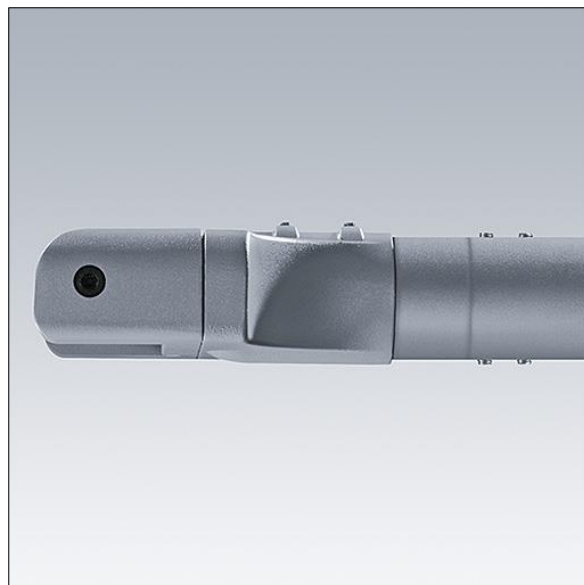

Olsys Street

96262302 OLSYS1 MLE 47MA

THORN

Olsys Street

Mounting accessory for Olsys Street luminaires.

TLG_OSYS_F_1CURV2.jpg

TLG_OSYS_M_96262302_OLSYS1 MLE 47MA.wmf

All values marked with an * are rated values. Unless stated otherwise, the values apply to an ambient temperature of 25°C.