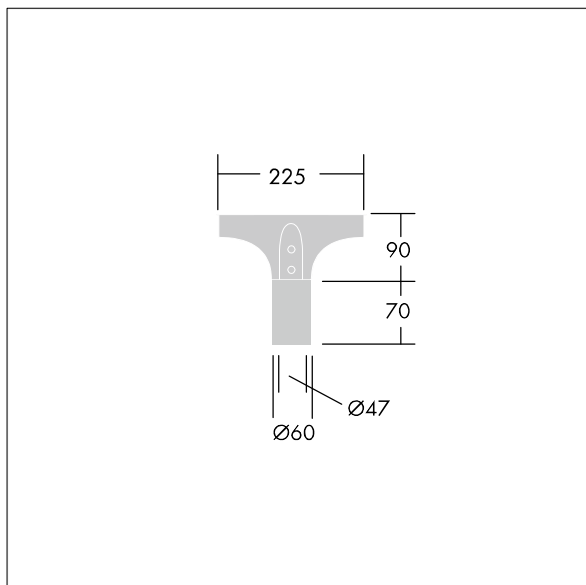

Olsys Street

96262302 OLSYS1 MLE 47MA

THORN

Olsys Street

Mounting accessory for Olsys Street luminaires.

TLG_OSYS_F_1CURV2.jpg

TLG_OSYS_M_96262302_OLSYS1 MLE 47MA.wmf

All values marked with an * are rated values. Unless stated otherwise, the values apply to an ambient temperature of 25°C.