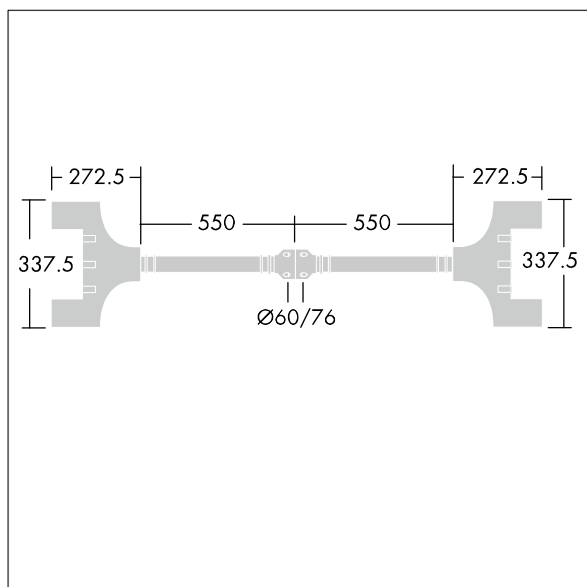

Olsys Street

96262307 OLSYS2 BRx2 1000MM MTP

THORN

Olsys Street

Twin bracket for Olsys 2 luminaire(s). Complete with luminaire adaptor(s). In aluminium, powder coated RAL9006.

TLG_OSYS_F_2DBLEBRAPDB.jpg

TLG_OSYS_M_96262307BRA1000MM.wmf