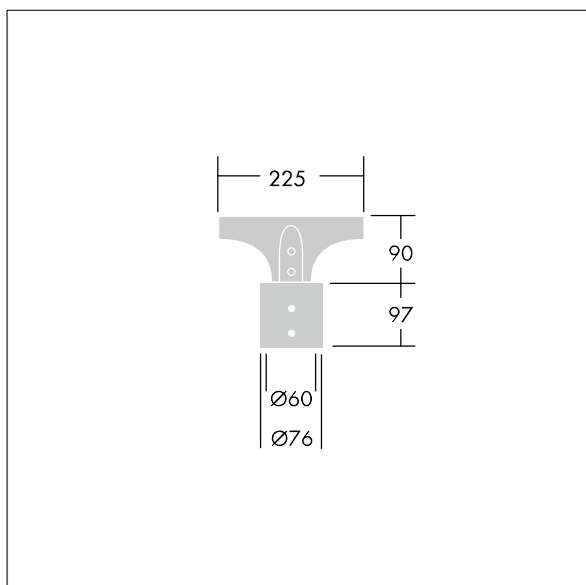

Olsys Street

96262297 <OLSYS1 MLE 60MA

THORN

Olsys Street

Mounting accessory for Olsys Street luminaires.

TLG_OSYS_F_2MTPADPTPDB2.jpg

TLG_OSYS_M_96262297MLE60MA.wmf

All values marked with an * are rated values. Unless stated otherwise, the values apply to an ambient temperature of 25°C.