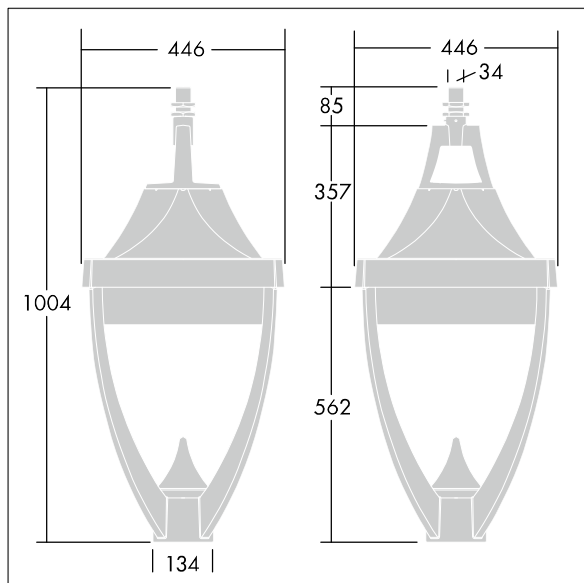

Legend

96262562 LEGEND 36L70 RC 740 CL1 MSU 34G

ISO 9223 C5	IP65	IK08	⊕	CE					
----------------	------	------	---	----	--	--	--	--	--

Legend

A modern heritage suspended LED lantern with closed optic. Electronic, Class I electrical, IP65, IK08. Body: die-cast aluminium powder coated grey 900 textured finish (close to RAL 7043). Enclosure: flat toughened glass. Surge protection: 10kV single pulse common mode and 8kV multipulse common mode and 6kV multipulse differential mode. If permanent DALI system is connected, 6kV multipulse common and differential mode. Complete with 4000K LED.

Dimensions: 446 x 446 x 1004 mm

Luminaire input power: 77 W

Weight: 16.5 kg

Scx: 0.14 m²

Scy: 0.14 m²

TLG_LGND_F_LEDPDBLIT.jpg

TLG_LGND_M_MSU.wmf

This product contains a light source of energy efficiency class D.