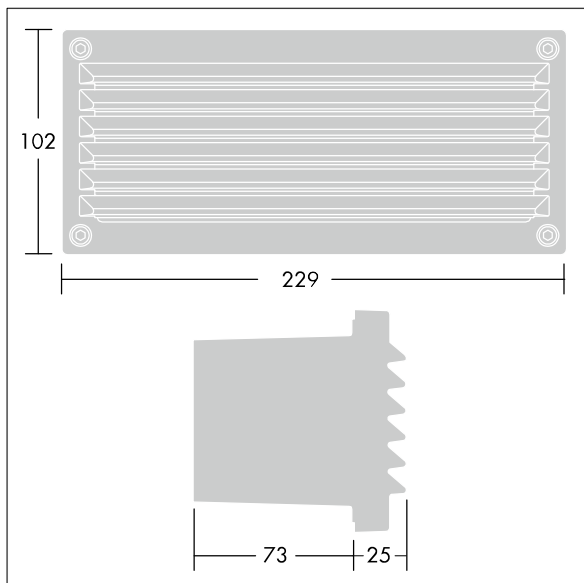

### Linn

Grid frame for rectangular Linn luminaire.

TLG\_LINN\_F\_RCTGRID.jpg

TLG\_LINN\_M\_LDRCTGRID.wmf

All values marked with an \* are rated values. Unless stated otherwise, the values apply to an ambient temperature of 25°C.