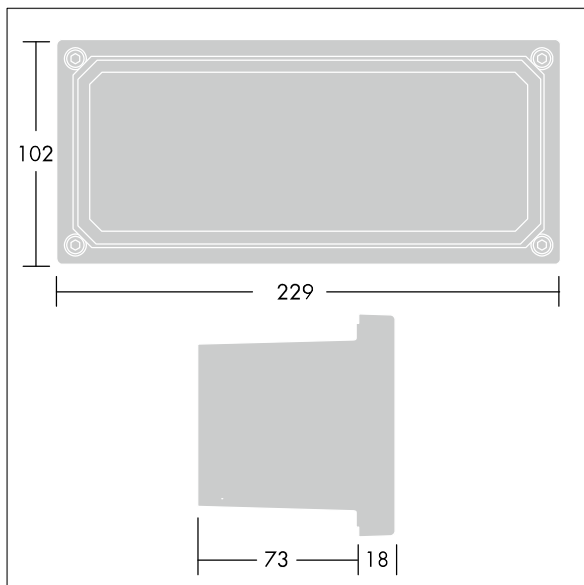

Linn

96262133 LINN RCT FR GL FRAME

THORN

Linn

Frosted glass frame for rectangular Linn luminaire.

TLG_LINN_F_LEDRECTFR.jpg

TLG_LINN_M_LDRCTGL.wmf

All values marked with an * are rated values. Unless stated otherwise, the values apply to an ambient temperature of 25°C.