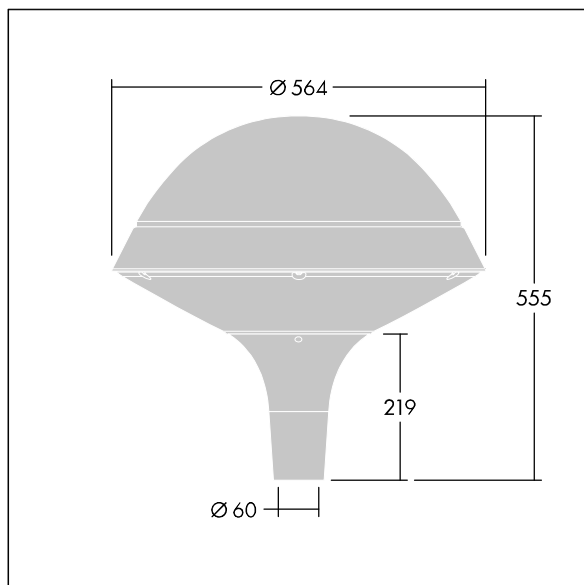

Plurio

Plurio Direct: A decorative post-top LED lantern with radially symmetric distribution. LED driver with 18 LEDs driven at 700mA. Class I electrical, IP66, IK08. Base: cast aluminium, powder coated silver-grey. Canopy: round shape, aluminium, textured silver-grey. Diffuser: UV stabilised, clear polycarbonate with anti-glare prisms. Direct, lens based optic with internal reflector. Equipped with 50% power reduction circuit, effective 3 hours before and 5 hours after a calculated midnight. It can be deactivated at installation with an easily accessible internal switch. Complete with 4000K LED. Post top mounting to Ø60mm column.

Upward lighting emissions below 1%.

Dimensions: Ø564 x 555 mm
 Luminaire input power: 38.9 W
 Luminaire luminous flux: 5001 lm
 Luminaire efficacy: 129 lm/W
 Weight: 9.5 kg
 Scx: 0.191 m²

TLG_PLRL_F_DRC_GY.jpg