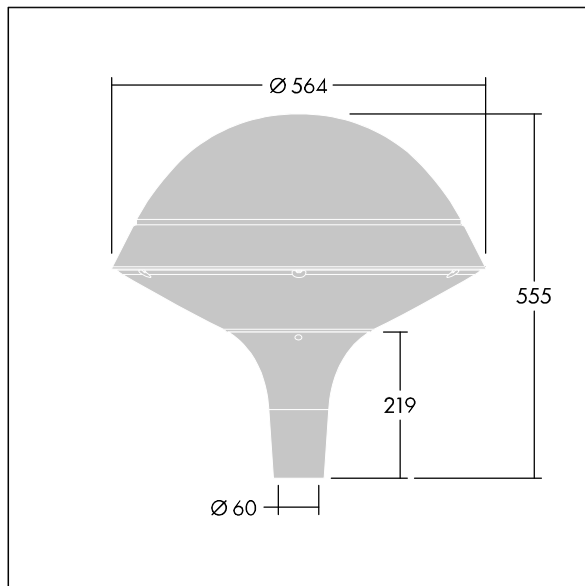

96260690 PLD R 18L70-740 R/S BS 3550 T60 CL1 GY

Plurio

Plurio Direct: A decorative post-top LED lantern with radially symmetric distribution. LED driver with 18 LEDs driven at 700mA. Class I electrical, IP66, IK08. Base: cast aluminium, powder coated silver-grey. Canopy: round shape, aluminium, textured silver-grey. Diffuser: UV stabilised, clear polycarbonate with anti-glare prisms. Direct, lens based optic with internal reflector. Equipped with 50% power reduction circuit, effective 3 hours before and 5 hours after a calculated midnight. It can be deactivated at installation with an easily accessible internal switch. Complete with 4000K LED. Post top mounting to Ø60mm column.

Upward lighting emissions below 1%.

Dimensions: Ø564 x 555 mm
 Luminaire input power: 38.9 W
 Luminaire luminous flux: 5001 lm
 Luminaire efficacy: 129 lm/W
 Weight: 9.5 kg
 Scx: 0.191 m²

TLG_PLRL_F_DRC_GY.jpg