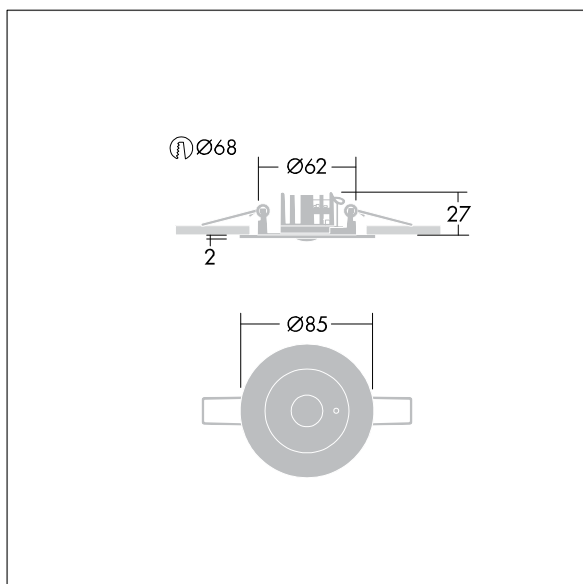

## Voyager Star

High performance, ceiling recessed LED emergency lighting luminaire, with open area optic.. Housing: aluminium die casting alloy, powder coated white (close to RAL9016). Gear box for mounting in ceiling recess:. IP20\_IP40,. Lens: polycarbonate. Luminaire can be installed quickly and maintained without tools. Electrical connection (230VAC) via maximum 2.5mm<sup>2</sup> cable, loop in - loop out possible. Optimum thermal management via heat sink. Suitable for recessed installation in concrete casting surround (please order separately). Complete with LEDs.. Ceiling cutout Ø68mm in ceiling thicknesses 1-25mm.

Luminaire input power: 4 W  
Dimensions: Ø85 x 2 mm  
Weight: 1 kg

TLG\_VSTR\_F\_MRCR\_E3D\_ANT\_WH.jpg

TLG\_VYLD\_M\_MRE AREA.wmf

All values marked with an \* are rated values. Thorn uses tried and tested components from leading suppliers, however there may be isolated instances of technology-related failures of individual LEDs during the rated product lifetime. International standards set the tolerance in initial flux and connected load at ±10%. Unless stated otherwise, the values apply to an ambient temperature of 25°C.