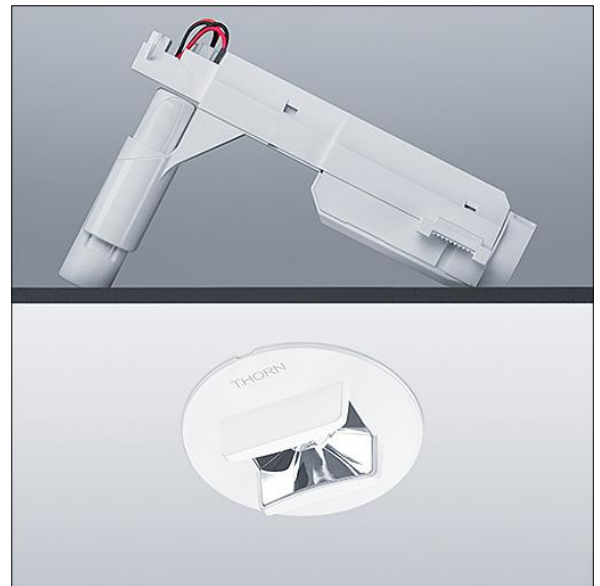

Voyager Star

96548978 VOYAGER STAR MRCR ESC E3 WH

THORN

Voyager Star

High performance, ceiling recessed LED emergency lighting luminaire, with escape route optic.. Housing: aluminium die casting alloy, powder coated white (close to RAL9016). Gear box for mounting in ceiling recess:. IP20_IP40,. Lens: polycarbonate. Luminaire can be installed quickly and maintained without tools. Electrical connection (230VAC) via maximum 2.5mm² cable, loop in - loop out possible. Optimum thermal management via heat sink. Suitable for recessed installation in concrete casting surround (please order separately). Complete with LEDs.. Ceiling cutout Ø68mm in ceiling thicknesses 1-25mm.

Self-contained emergency luminaires rely on long-lasting batteries. Thorn batteries are robust and comes with a three-year guarantee (applicable subject to the terms and conditions of and to the extent as set forth in the manufacturer's guarantee on Thorn products, which shall be applicable analogously and which is available under http://www.thornlighting.com/en/products/5-year-guarantee/5-year-warranty/terms-of-guarantee_en.pdf. The battery guarantee shall not come into effect if the product has been installed later than three(3) months after delivery EXW (Incoterms 2010).

Luminaire input power: 4 W
Dimensions: Ø85 x 2 mm
Weight: 1 kg

TLG_VSTR_F_MRCR_E3D_ESC_WH.jpg

TLG_VYLD_M_MRE ROUTE.wmf

All values marked with an * are rated values. Thorn uses tried and tested components from leading suppliers, however there may be isolated instances of technology-related failures of individual LEDs during the rated product lifetime. International standards set the tolerance in initial flux and connected load at ±10%. Unless stated otherwise, the values apply to an ambient temperature of 25°C.