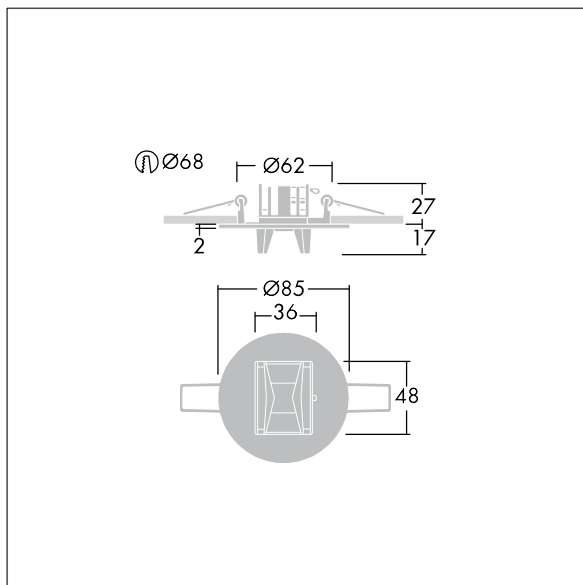

Voyager Star

96548978 VOYAGER STAR MRCR ESC E3 WH

THORN

Voyager Star

High performance, ceiling recessed LED emergency lighting luminaire, with escape route optic.. Housing: aluminium die casting alloy, powder coated white (close to RAL9016). Gear box for mounting in ceiling recess:. IP20_IP40,. Lens: polycarbonate. Luminaire can be installed quickly and maintained without tools. Electrical connection (230VAC) via maximum 2.5mm² cable, loop in - loop out possible. Optimum thermal management via heat sink. Suitable for recessed installation in concrete casting surround (please order separately). Complete with LEDs.. Ceiling cutout Ø68mm in ceiling thicknesses 1-25mm.

Luminaire input power: 4 W
Dimensions: Ø85 x 2 mm
Weight: 1 kg

TLG_VSTR_F_MRCR_E3D_ESC_WH.jpg

TLG_VYLD_M_MRE ROUTE.wmf

All values marked with an * are rated values. Thorn uses tried and tested components from leading suppliers, however there may be isolated instances of technology-related failures of individual LEDs during the rated product lifetime. International standards set the tolerance in initial flux and connected load at ±10%. Unless stated otherwise, the values apply to an ambient temperature of 25°C.