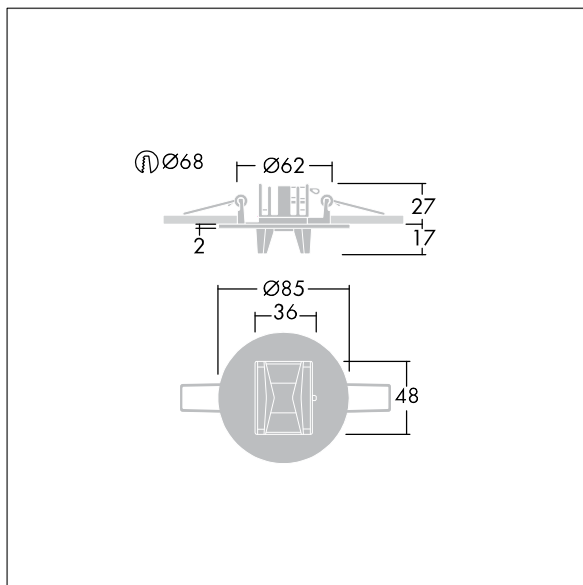

# Voyager Star

96548978 VOYAGER STAR MRCR ESC E3 WH

THORN

## Voyager Star

High performance, ceiling recessed LED emergency lighting luminaire, with escape route optic.. Housing: aluminium die casting alloy, powder coated white (close to RAL9016). Gear box for mounting in ceiling recess: IP20\_IP40,. Lens: polycarbonate. Luminaire can be installed quickly and maintained without tools. Electrical connection (230VAC) via maximum 2.5mm<sup>2</sup> cable, loop in - loop out possible. Optimum thermal management via heat sink. Suitable for recessed installation in concrete casting surround (please order separately). Complete with LEDs.. Ceiling cutout Ø68mm in ceiling thicknesses 1-25mm.

Luminaire input power: 4 W  
Dimensions: Ø85 x 2 mm  
Weight: 1 kg

TLG\_VSTR\_F\_MRCR\_E3D\_ESC\_WH.jpg

TLG\_VYLD\_M\_MRE ROUTE.wmf

All values marked with an \* are rated values. Thorn uses tried and tested components from leading suppliers, however there may be isolated instances of technology-related failures of individual LEDs during the rated product lifetime. International standards set the tolerance in initial flux and connected load at ±10%. Unless stated otherwise, the values apply to an ambient temperature of 25°C.