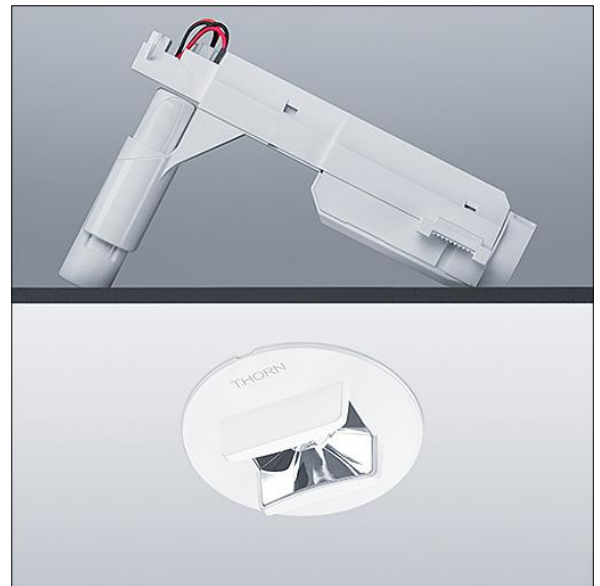

# Voyager Star

96548978 VOYAGER STAR MRCR ESC E3 WH

THORN

## Voyager Star

High performance, ceiling recessed LED emergency lighting luminaire, with escape route optic.. Housing: aluminium die casting alloy, powder coated white (close to RAL9016). Gear box for mounting in ceiling recess: IP20\_IP40,. Lens: polycarbonate. Luminaire can be installed quickly and maintained without tools. Electrical connection (230VAC) via maximum 2.5mm<sup>2</sup> cable, loop in - loop out possible. Optimum thermal management via heat sink. Suitable for recessed installation in concrete casting surround (please order separately). Complete with LEDs.. Ceiling cutout Ø68mm in ceiling thicknesses 1-25mm.

Luminaire input power: 4 W  
Dimensions: Ø85 x 2 mm  
Weight: 1 kg

TLG\_VSTR\_F\_MRCR\_E3D\_ESC\_WH.jpg

TLG\_VYLD\_M\_MRE ROUTE.wmf

All values marked with an \* are rated values. Thorn uses tried and tested components from leading suppliers, however there may be isolated instances of technology-related failures of individual LEDs during the rated product lifetime. International standards set the tolerance in initial flux and connected load at ±10%. Unless stated otherwise, the values apply to an ambient temperature of 25°C.