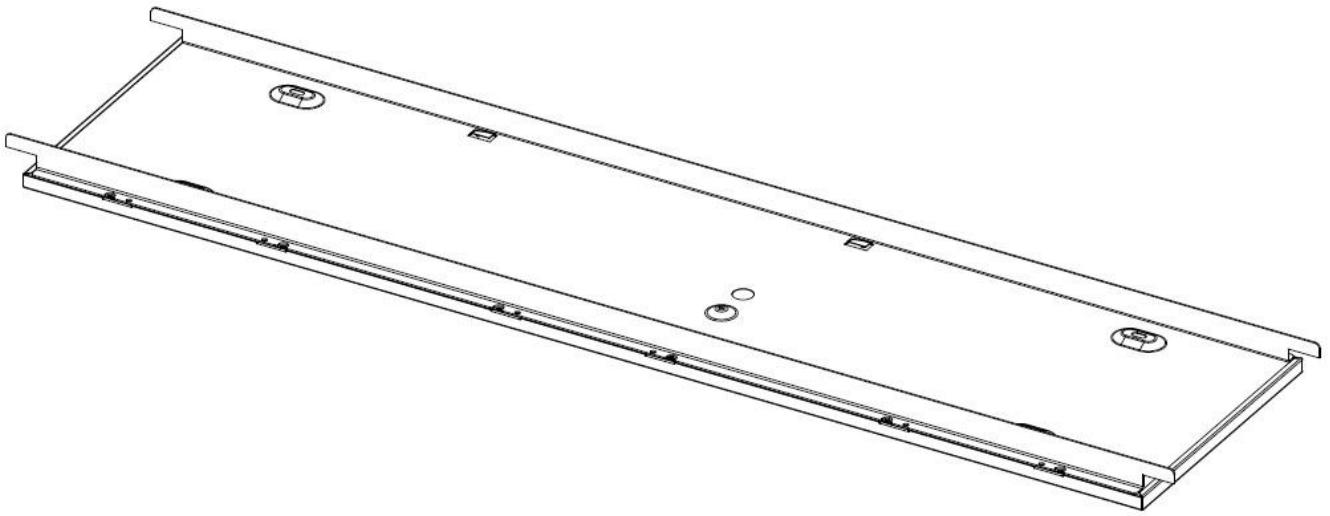

THORN

99940945 OP2 1200x300 SAS330 KIT Installation instructions