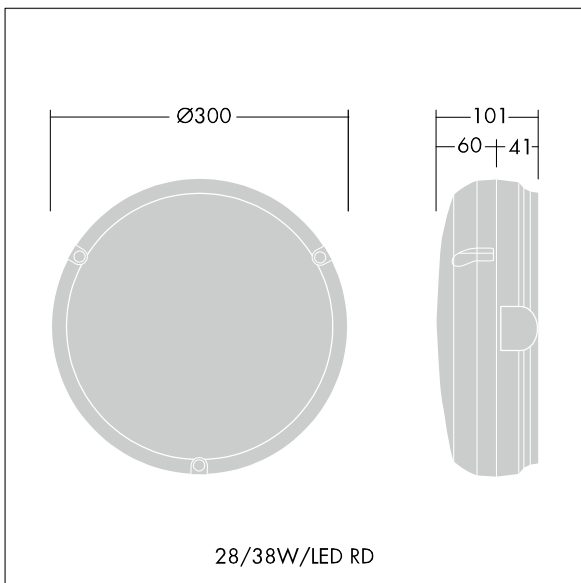

Leopard

THORN

96230485 LEOPARD 1X28W TC-DDEL HF E3 OP RD BLK 40

IP65	IK10			850°C	T _a 25
------	------	---	---	-------	-------------------

A range of low energy square and round bulkheads integral emergency available in black or white with a choice of diffuser options.

A round bulkhead luminaire, with emergency lighting function, for 1 x 28W TC-DDEL lamp. Combined HF & EM SC circuit with Self contained luminaire, manual test (3 hours) emergency circuit. black body with opal polycarbonate plastic diffuser. Electrical safety class I. Ingress protection IP65. Supplied with 840 lamp.

Dimensions: Ø300 x 101 mm

Total power: 26 W

Weight: 2.8 kg

TLG_LPRD_F_LRBO.jpg

TLG_LPRD_M_RL.wmf

All values marked with an * are rated values. Unless stated otherwise, the values apply to an ambient temperature of 25°C.