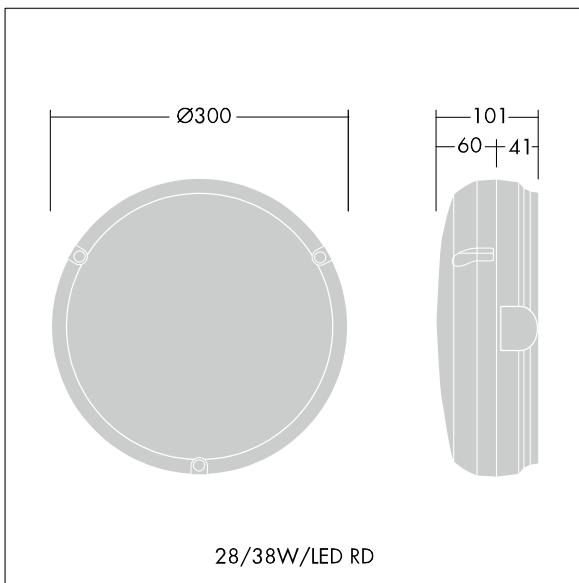

# Leopard

THORN

96230485 LEOPARD 1X28W TC-DDEL HF E3 OP RD BLK 40

IP65	IK10			850°C	T <sub>a</sub> 25
------	------	---	---	-------	-------------------

A range of low energy square and round bulkheads integral emergency available in black or white with a choice of diffuser options.

A round bulkhead luminaire, with emergency lighting function, for 1 x 28W TC-DDEL lamp. Combined HF & EM SC circuit with Self contained luminaire, manual test (3 hours) emergency circuit. black body with opal polycarbonate plastic diffuser. Electrical safety class I. Ingress protection IP65. Supplied with 840 lamp.

Dimensions: Ø300 x 101 mm

Total power: 26 W

Weight: 2.8 kg

TLG\_LPRD\_F\_LRBO.jpg

TLG\_LPRD\_M\_RL.wmf

All values marked with an \* are rated values. Unless stated otherwise, the values apply to an ambient temperature of 25°C.