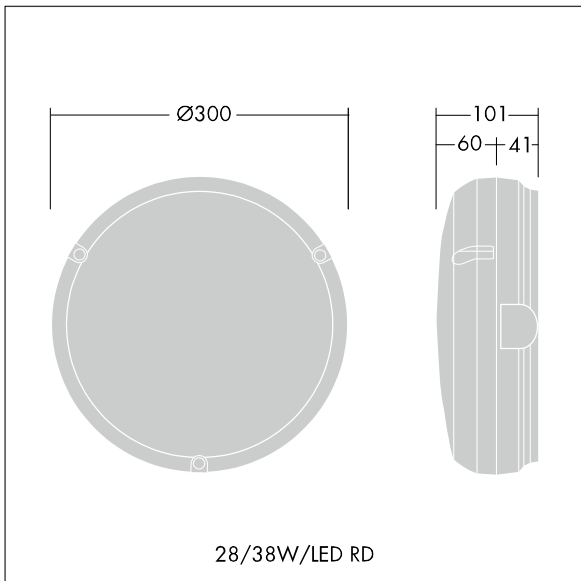

Leopard

THORN

96230485 LEOPARD 1X28W TC-DDEL HF E3 OP RD BLK 40

IP65	IK10			850°C	T _a 25
------	------	---	---	-------	-------------------

A range of low energy square and round bulkheads integral emergency available in black or white with a choice of diffuser options.

A round bulkhead luminaire, with emergency lighting function, for 1 x 28W TC-DDEL lamp. Combined HF & EM SC circuit with Self contained luminaire, manual test (3 hours) emergency circuit. black body with opal polycarbonate plastic diffuser. Electrical safety class I. Ingress protection IP65. Supplied with 840 lamp.

Dimensions: Ø300 x 101 mm

Total power: 26 W

Weight: 2.8 kg

TLG_LPRD_F_LRBO.jpg

TLG_LPRD_M_RL.wmf

All values marked with an * are rated values. Unless stated otherwise, the values apply to an ambient temperature of 25°C.