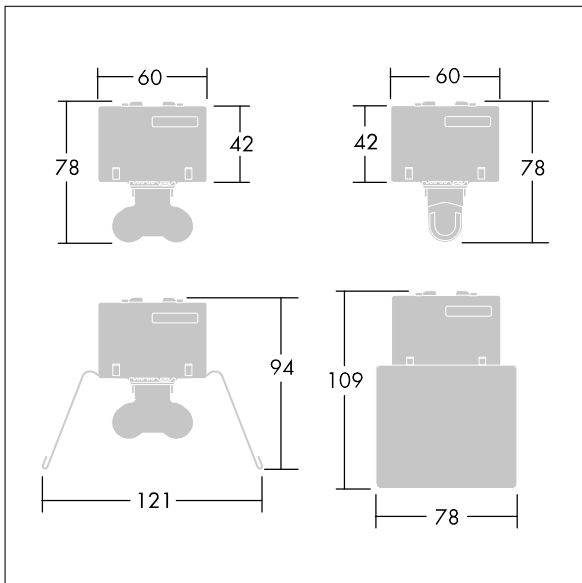

Popular Range Battens

96550706 POPPACK BATTEN 2x14W T16 HF L840

IP20			850°C	T _a 25
------	---	---	-------	-------------------

Popular Range Battens

Batten luminaire for 2 x 14W T16 lamp(s). Electronic, fixed output control gear. Body: stove enamelled steel, white. Complete with 840 lamp(s).

Dimensions 575 x 59 x 80mm
 Total power: 35 W
 Weight: 0.77 kg

TLG_POPR_F_BTN.jpg

TLG_POPR_M_LDT5NEW.wmf

Popular Range Battens

96550706 POPPACK BATTEN 2x14W T16 HF L840

THORN