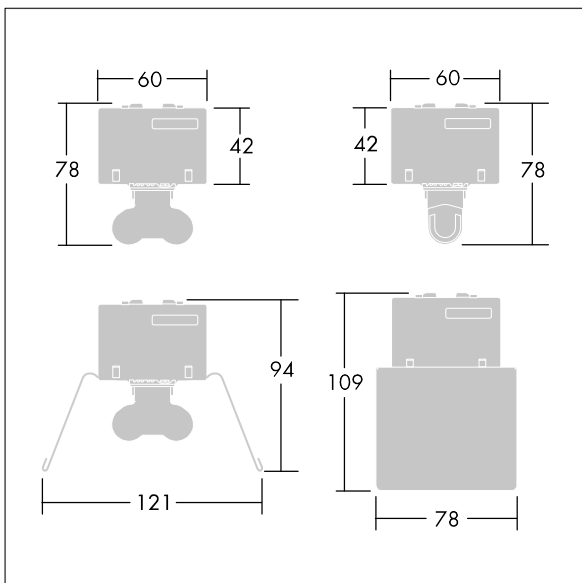

TLG_POPR_M_LDT5NEW.wmf