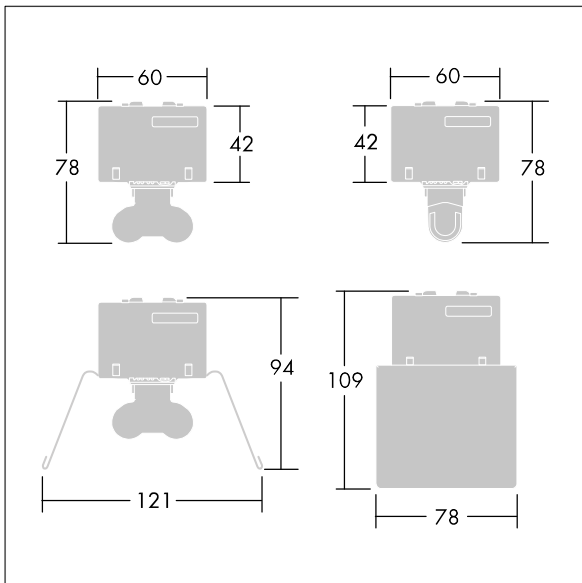

Popular Range Battens

96550706 POPPACK BATTEN 2x14W T16 HF L840

IP20			850°C	T _a 25
------	---	---	-------	-------------------

Popular Range Battens

Batten luminaire for 2 x 14W T16 lamp(s). Electronic, fixed output control gear. Body: stove enamelled steel, white. Complete with 840 lamp(s).

Dimensions 575 x 59 x 80mm
 Total power: 35 W
 Weight: 0.77 kg

TLG_POPR_F_BTN.jpg

TLG_POPR_M_LDT5NEW.wmf

All values marked with an * are rated values. Unless stated otherwise, the values apply to an ambient temperature of 25°C.