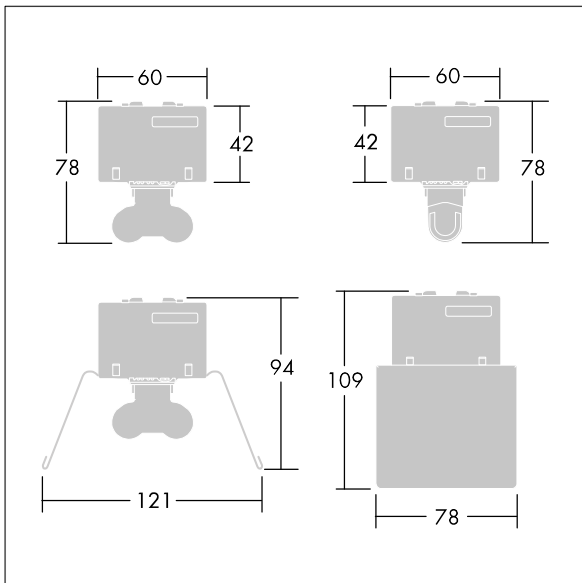

Popular Range Battens

96550706 POPPACK BATTEN 2x14W T16 HF L840

IP20			850°C	T _a 25
------	---	---	-------	-------------------

Popular Range Battens

Batten luminaire for 2 x 14W T16 lamp(s). Electronic, fixed output control gear. Body: stove enamelled steel, white. Complete with 840 lamp(s).

Dimensions 575 x 59 x 80mm
 Total power: 35 W
 Weight: 0.77 kg

TLG_POPR_F_BTN.jpg

TLG_POPR_M_LDT5NEW.wmf

All values marked with an * are rated values. Unless stated otherwise, the values apply to an ambient temperature of 25°C.