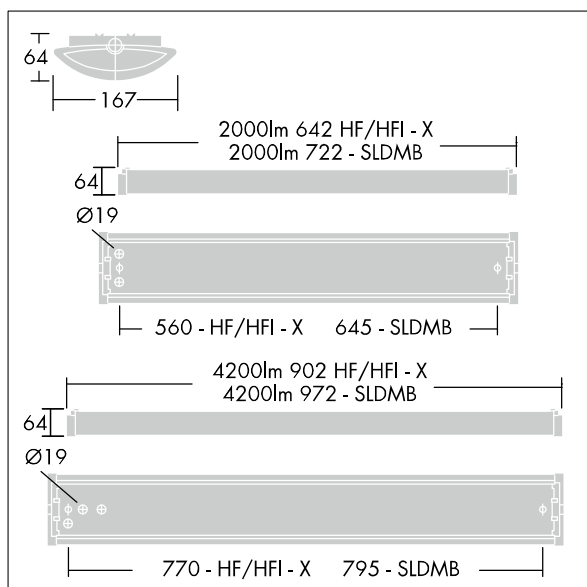

96220713 PRISMA LED HF 4200 FR SLDMD BASIC L840

EN 55015	IP44	IK06			650°C		
-------------	------	------	--	--	-------	--	--

Prisma

Slim surface mounted LED luminaire. Electronic, fixed output control gear. Class I electrical, IP44. Body: white painted galvanised steel sheet. End caps: white plastic. Diffuser: frosted acrylic. Keyhole fixing positions Ø14mm for direct mounting to ceiling, wall or brackets. Fixing centres: 795mm. Two cable entries Ø19mm in the rear of the body. Grommets included. Electrical connection via 5 x 2 x 2.5mm² piano key terminal block. Fitted with high frequency sensor with on/off function for mounting height of up to 4m. This luminaire is suitable for small areas where one luminaire is sufficient. Please be aware, if used at maximum sensitivity, the sensor can detect through windows, doors and thin walls. The luminaire is not recommended to be placed outdoors or where material is moving, neither should it be exposed to vibrations. IP44 dust and moisture proof body extends application to canteens, cafeterias and kitchens. For stand-alone operation only. Complete with 4000K LED

Dimensions: 972 x 167 x 64 mm

Total power: 38.9 W

Weight: 3.2 kg

TLG_PRSM_F_01.jpg

TLG_PRSM_M_LEDLD3.wmf

All values marked with an * are rated values. Thorn uses tried and tested components from leading suppliers, however there may be isolated instances of technology-related failures of individual LEDs during the rated product lifetime. International standards set the tolerance in initial flux and connected load at ±10%. Colour temperature is subject to a tolerance of up to +/-150 Kelvin from the nominal value. Unless stated otherwise, the values apply to an ambient temperature of 25°C.