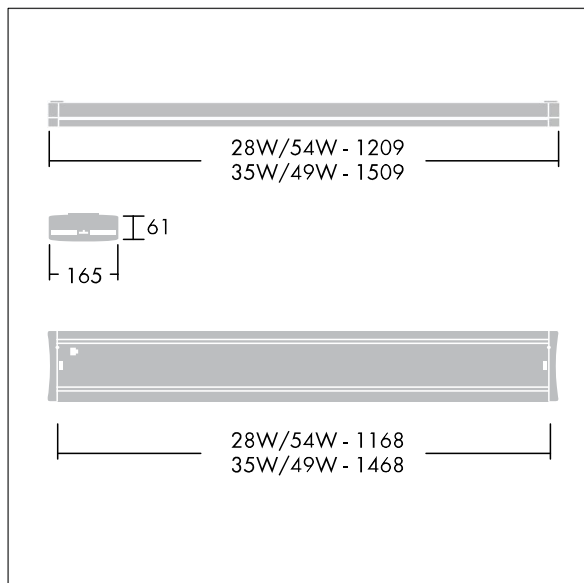

## Optus IV Suspended

96548384 OPTUS IV DI 2X49W HF GRY DSB E3 L840

IP20  

### Optus IV Suspended

A suspended luminaire with a modern slim design, suitable for both office and school applications. For 2x49W T16 lamp(s). electronic - fixed output. Body: extruded aluminium with powder coated aluminium matt grey finish. End Caps: die-cast zinc and satinbrite louvre in anodised aluminium. 60:40 direct/indirect light distribution. Class I electrical, IP20. Electrical connection via factory fitted 4 x 0.75mm<sup>2</sup> non halogen cable. Pre-mounted Quick Lock wire suspension kit included. Complete with 840 lamp(s).

Dimensions: 1509 x 165 x 61 mm

Total power: 110.6 W

Weight: 3.2 kg

TLG\_OPT4\_F\_DISGL.jpg

TLG\_OPT4\_M\_SUSP.wmf