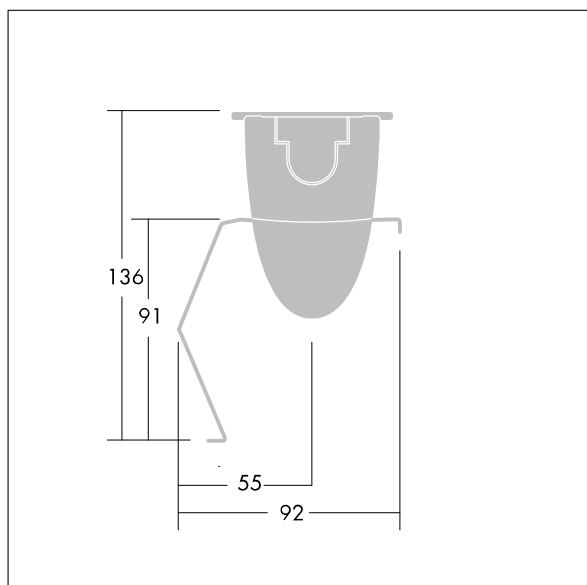

PopPack Pro battens and modules

96548096 POPPACK PRO REFL RAS 1X36

THORN

PopPack Pro battens and modules

A white steel asymmetric reflector for PopPack Pro batten with single 36W lamps. Can be fitted to the luminaire without the need of any tools.

Dimensions: 1235 x 90 x 90 mm, weight: 0.8 kg

TLG_POPP_F_CLASSREFLASYM.jpg

TLG_POPP_M_LDASYMREF.wmf

All values marked with an * are rated values. Unless stated otherwise, the values apply to an ambient temperature of 25°C.