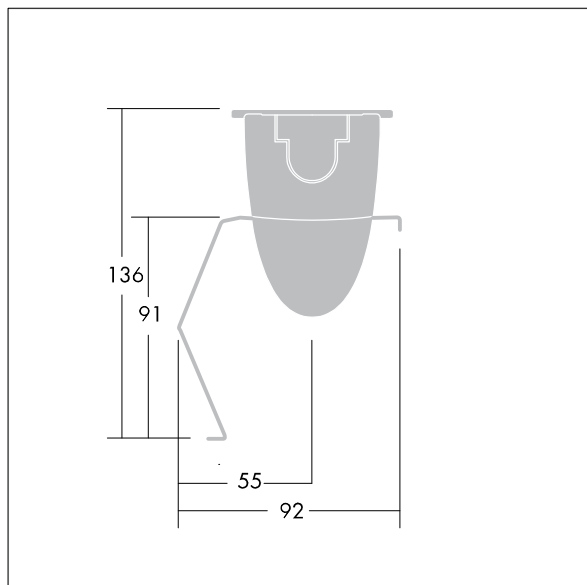

PopPack Pro battens and modules

96548096 POPPACK PRO REFL RAS 1X36

THORN

PopPack Pro battens and modules

A white steel asymmetric reflector for PopPack Pro batten with single 36W lamps. Can be fitted to the luminaire without the need of any tools.

Dimensions: 1235 x 90 x 90 mm, weight: 0.8 kg

TLG_POPP_F_CLASSREFLASYM.jpg

TLG_POPP_M_LDASYMREF.wmf