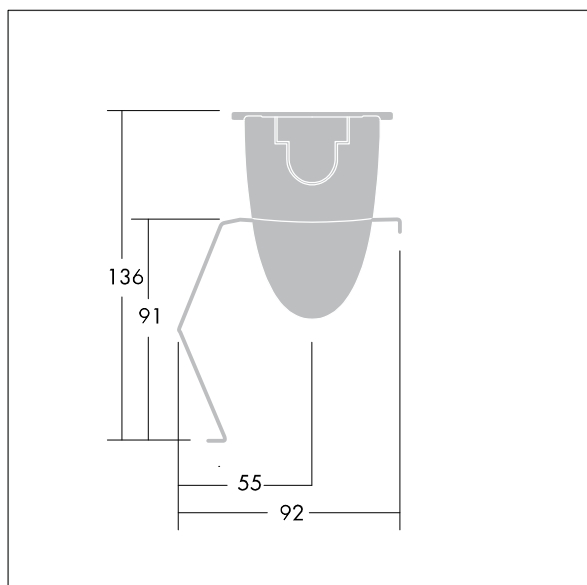

Discontinued

96548096 <POPPACK PRO REFL RAS 1X36

THORN

Discontinued

A white steel asymmetric reflector for PopPack Pro batten with single 36W lamps. Can be fitted to the luminaire without the need of any tools.

Dimensions: 1235 x 90 x 90 mm, weight: 0.8 kg

TLG_POPP_F_CLASSREFLASYM.jpg

TLG_POPP_M_LDASYMREF.wmf