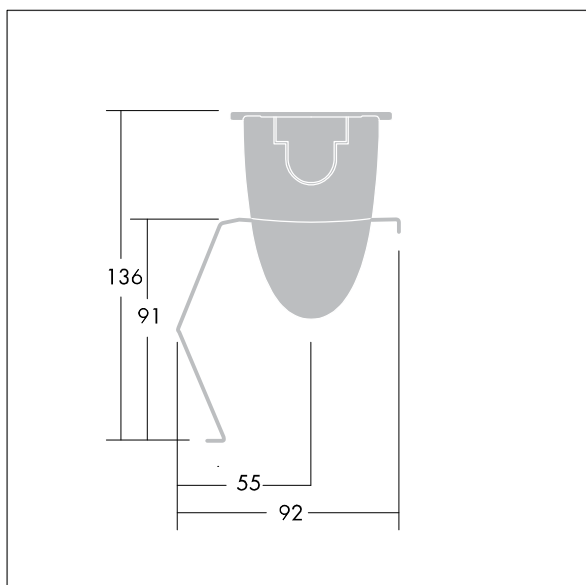

TLG_POPP_M_LDASYMREF.wmf