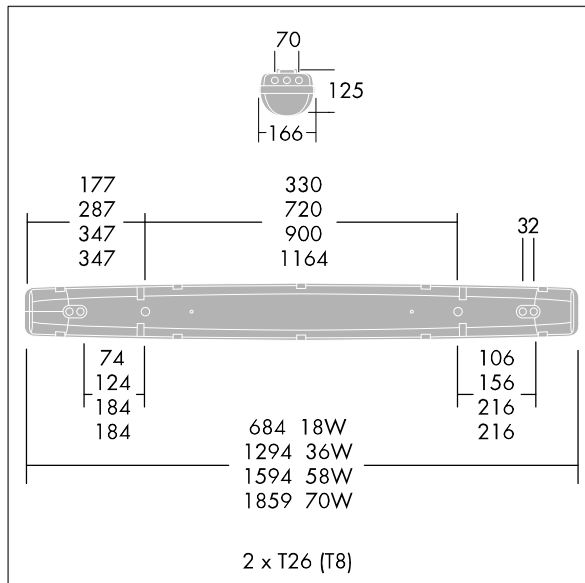

ImpactForce

92900030 IMPACTF2 2X36W T26 HF TW L840

ImpactForce

A high performance IP65 dust and moisture resistant luminaire with a high impact resistance. For 2 x 36W T26 lamp(s) with electronic - fixed output circuit. Class I electrical. Canopy in light grey glass fibre reinforced polyester. Diffuser in polycarbonate with internal prisms. For surface or suspended mounting. Quick-fix installation brackets are supplied for surface mounting, optional accessory kits are available to help with other mounting options. Equipped with through wiring kit. Complete with 840 lamp(s).

Dimensions: 1294 x 167 x 125 mm

Total power: 72 W

Weight: 3.49 kg

TLG_XFRC_F_COL1.jpg

TLG_XFRC_M_TWLDT26.wmf

ImpactForce

92900030 IMPACTF2 2X36W T26 HF TW L840

THORN