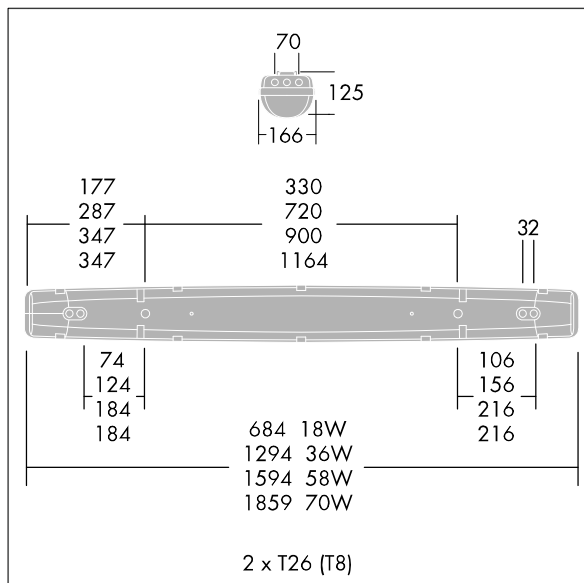

ImpactForce

92900030 IMPACTF2 2X36W T26 HF TW L840

ImpactForce

A high performance IP65 dust and moisture resistant luminaire with a high impact resistance. For 2 x 36W T26 lamp(s) with electronic - fixed output circuit. Class I electrical. Canopy in light grey glass fibre reinforced polyester. Diffuser in polycarbonate with internal prisms. For surface or suspended mounting. Quick-fix installation brackets are supplied for surface mounting, optional accessory kits are available to help with other mounting options. Equipped with through wiring kit. Complete with 840 lamp(s).

Dimensions: 1294 x 167 x 125 mm

Total power: 72 W

Weight: 3.49 kg

TLG_XFRC_F_COL1.jpg

TLG_XFRC_M_TWLDT26.wmf

ImpactForce

92900030 IMPACTF2 2X36W T26 HF TW L840

THORN