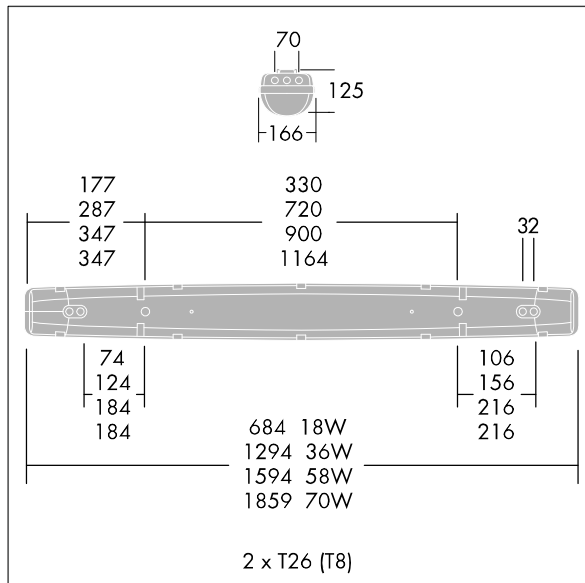

ImpactForce

92900030 IMPACTF2 2X36W T26 HF TW L840

ImpactForce

A high performance IP65 dust and moisture resistant luminaire with a high impact resistance. For 2 x 36W T26 lamp(s) with electronic - fixed output circuit. Class I electrical. Canopy in light grey glass fibre reinforced polyester. Diffuser in polycarbonate with internal prisms. For surface or suspended mounting. Quick-fix installation brackets are supplied for surface mounting, optional accessory kits are available to help with other mounting options. Equipped with through wiring kit. Complete with 840 lamp(s).

Dimensions: 1294 x 167 x 125 mm

Total power: 72 W

Weight: 3.49 kg

TLG_XFRC_F_COL1.jpg

TLG_XFRC_M_TWLDT26.wmf

ImpactForce

92900030 IMPACTF2 2X36W T26 HF TW L840

THORN