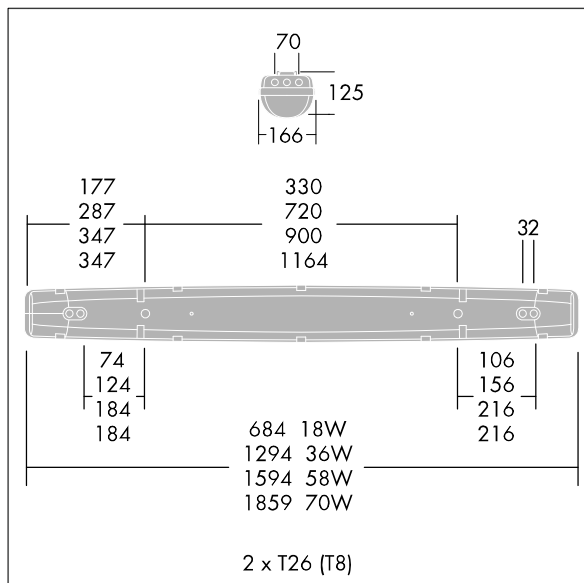

ImpactForce

92900030 IMPACTF2 2X36W T26 HF TW L840

ImpactForce

A high performance IP65 dust and moisture resistant luminaire with a high impact resistance. For 2 x 36W T26 lamp(s) with electronic - fixed output circuit. Class I electrical. Canopy in light grey glass fibre reinforced polyester. Diffuser in polycarbonate with internal prisms. For surface or suspended mounting. Quick-fix installation brackets are supplied for surface mounting, optional accessory kits are available to help with other mounting options. Equipped with through wiring kit. Complete with 840 lamp(s).

Dimensions: 1294 x 167 x 125 mm

Total power: 72 W

Weight: 3.49 kg

TLG_XFRC_F_COL1.jpg

TLG_XFRC_M_TWLDT26.wmf

All values marked with an * are rated values. Unless stated otherwise, the values apply to an ambient temperature of 25°C.