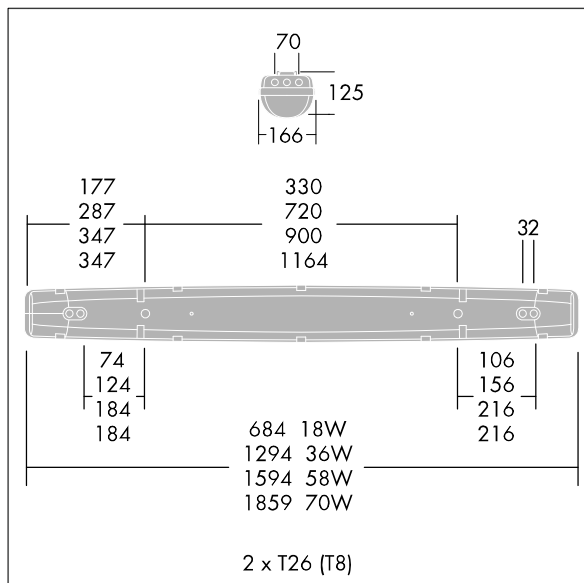

ImpactForce

92900030 IMPACTF2 2X36W T26 HF TW L840

ImpactForce

A high performance IP65 dust and moisture resistant luminaire with a high impact resistance. For 2 x 36W T26 lamp(s) with electronic - fixed output circuit. Class I electrical. Canopy in light grey glass fibre reinforced polyester. Diffuser in polycarbonate with internal prisms. For surface or suspended mounting. Quick-fix installation brackets are supplied for surface mounting, optional accessory kits are available to help with other mounting options. Equipped with through wiring kit. Complete with 840 lamp(s).

Dimensions: 1294 x 167 x 125 mm

Total power: 72 W

Weight: 3.49 kg

TLG_XFRC_F_COL1.jpg

TLG_XFRC_M_TWLDT26.wmf