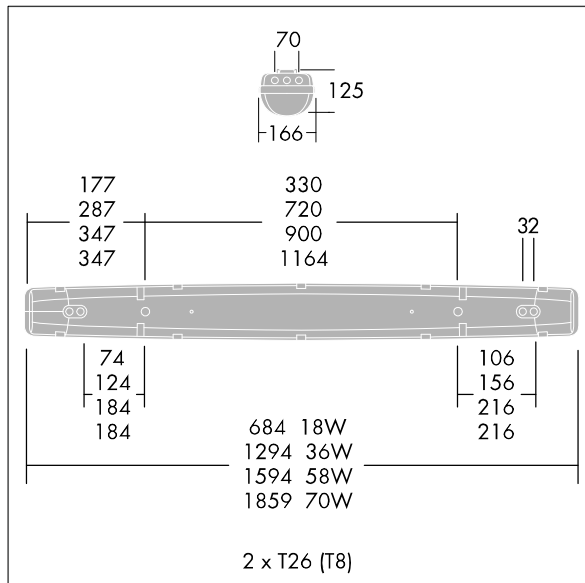

### ImpactForce

A high performance IP65 dust and moisture resistant luminaire with a high impact resistance. For 2 x 36W T26 lamp(s) with electronic - fixed output circuit. Class I electrical. Canopy in light grey glass fibre reinforced polyester. Diffuser in polycarbonate with internal prisms. For surface or suspended mounting. Quick-fix installation brackets are supplied for surface mounting, optional accessory kits are available to help with other mounting options. Equipped with through wiring kit. Complete with 840 lamp(s).

Dimensions: 1294 x 167 x 125 mm

Total power: 72 W

Weight: 3.49 kg

TLG\_XFRC\_F\_COL1.jpg

TLG\_XFRC\_M\_TWLDT26.wmf

All values marked with an \* are rated values. Unless stated otherwise, the values apply to an ambient temperature of 25°C.