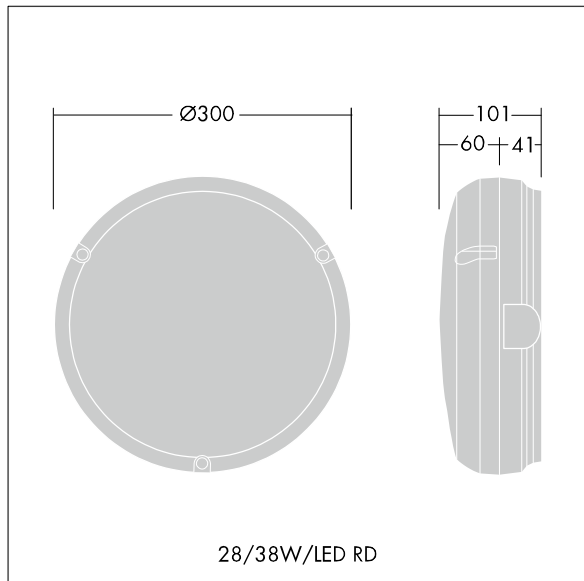

Discontinued

96238467 LEOPARD 1X38W TC-DDEL HF PR RD BLK L840

IP65	IK10			850°C	T _a 25
------	------	---	---	-------	-------------------

Discontinued

A round bulkhead luminaire for 1 x 38W TC-DDEL lamp. electronic - fixed output circuit. black body with prismatic polycarbonate plastic diffuser. Electrical safety class I. Ingress protection IP65. Supplied with 840 lamp.

Dimensions: Ø300 x 101 mm

Total power: 40 W

Weight: 1.8 kg

TLG_LPRD_F_SRPB.jpg

TLG_LPRD_M_RL.wmf

Discontinued

96238467 LEOPARD 1X38W TC-DDEL HF PR RD BLK L840

THORN