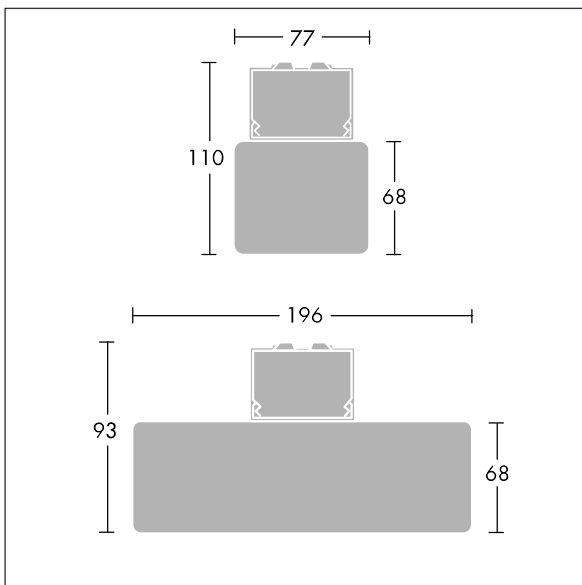

TLG_POPR_M_LD2.wmf