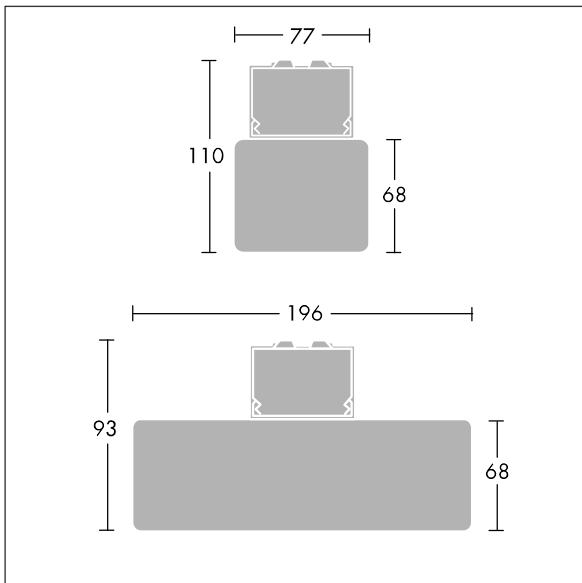

### 96217834 POPPACK DIFFUSER 2x70 PR

#### Popular Range Attachments

Diffuser attachment for use with Popular pack batten luminaire. prismatic with spring loaded white plastic end caps.

Dimensions 1800 x 196 x 68 mm  
Weight: 1.9 kg

TLG\_POPR\_F\_TEP.jpg