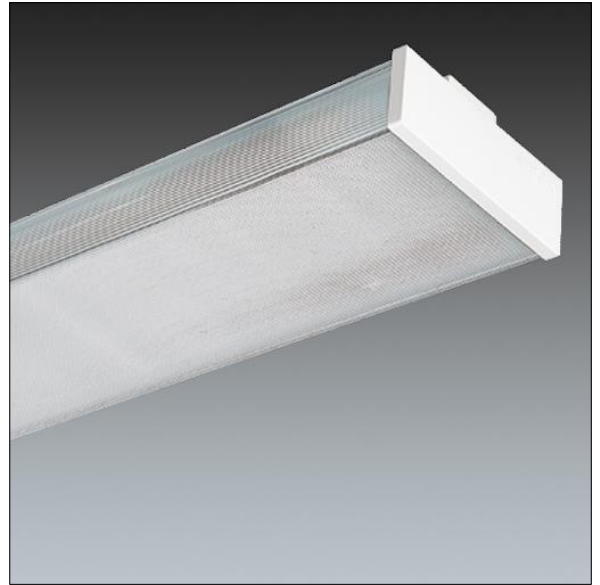

## Popular Range Attachments

### 96217834 POPPACK DIFFUSER 2x70 PR

#### Popular Range Attachments

Diffuser attachment for use with Popular pack batten luminaire. prismatic with spring loaded white plastic end caps.

Dimensions 1800 x 196 x 68 mm  
Weight: 1.9 kg

TLG\_POPR\_F\_TEP.jpg