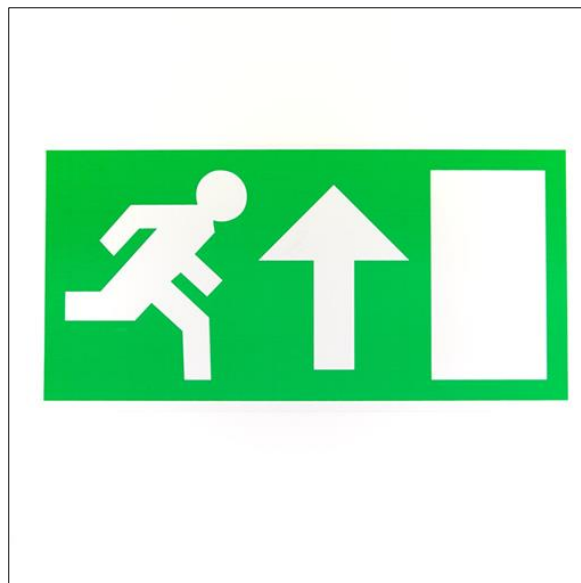

Voyager Blade

96643981 VOYAGER BLADE LEG EU UP

THORN

Voyager Blade

Legend for Voyager Blade emergency exit sign.

(92/58/EEC)

Supplied singly, except LEFT/RIGHT which are supplied as a pair. WHITE should be used for the reverse of a single sided sign.