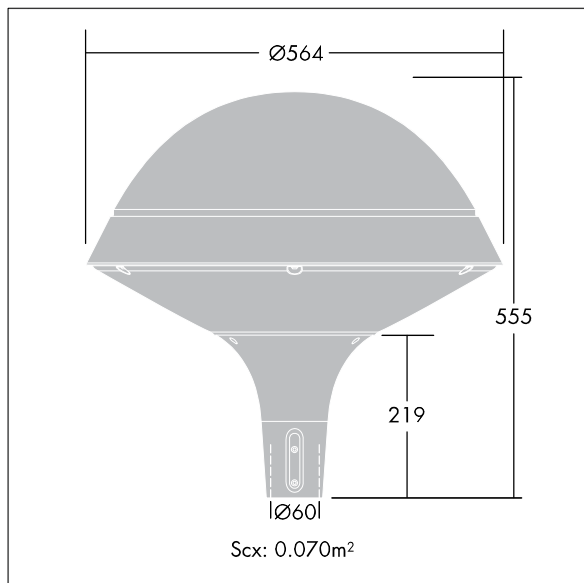

Plurio LED

THORN

96272372 PLU R 18L105 NST BPSW CL1 D60 L740

IP66 IK08  

Plurio LED

Decorative, post-top lantern with LED package with electronic driver. Class I electrical, IP66, IK08. Base in cast aluminium, powder coated silver-grey. Canopy in round shape, made from aluminium textured silver-grey (close to RAL9006). UV stabilised polycarbonate clear diffuser with anti-glare prisms. Internal narrow street reflector. Supplied complete in one box. Complete with 4000K LED

To be post top mounted on a spigot of $\varnothing 60\text{mm}$, length 75mm.

Dimensions: $\varnothing 564 \times 564 \text{ mm}$

Total power: 60 W

Weight: 7.8 kg

Scx: 0.073m^2

Luminaire efficacy: 79 lm/W

TLG_PLRO_F_LEDSTREETRND.jpg