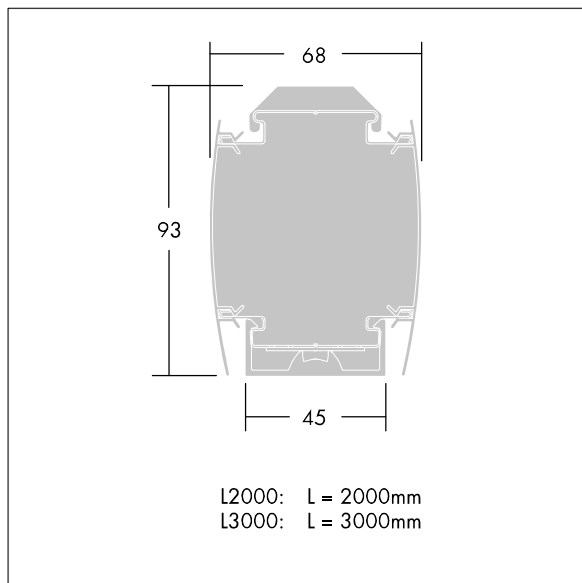

Primata LED

THORN

96627520 PRIM L3 LED19000-840 NB HFIX SET

Primata LED

3000 mm length of trunking, for direct ceiling fixing or suspended mounting on wire or chains, with 19,000 lm LED luminaire with narrow distribution.. Roll-formed steel sheet in white Polyester lacquered finish. Class I electrical, IP20. Standard module, with mechanical connector. Supplied with plug-in, 7-pole through wiring. Complete with side panels. Complete with 4000K LED.

Dimensions: 3000 x 68 x 93 mm

Total power: 127 W

Luminaire luminous flux: 19000 lm

Luminaire efficacy: 150 lm/W

Weight: 8.3 kg

TLG_PMM5_F_LEDpdb.jpg

TLG_PMML_M_LED_bestueckt.wmf

All values marked with an * are rated values. Thorn uses tried and tested components from leading suppliers, however there may be isolated instances of technology-related failures of individual LEDs during the rated product lifetime. International standards set the tolerance in initial flux and connected load at $\pm 10\%$. Colour temperature is subject to a tolerance of up to ± 150 Kelvin from the nominal value. Unless stated otherwise, the values apply to an ambient temperature of 25°C .