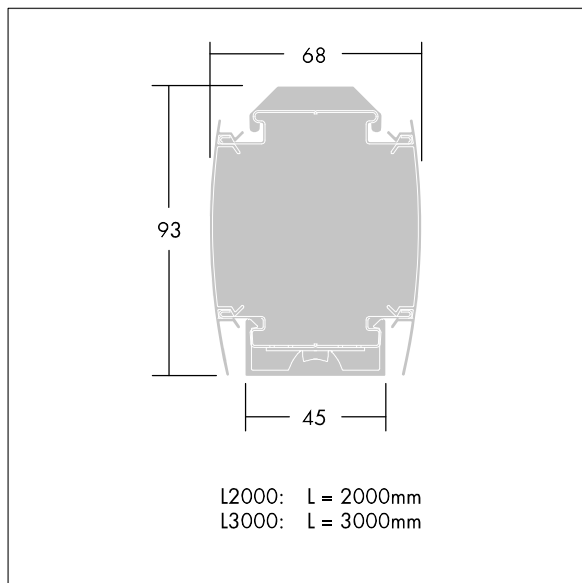

Primata LED

THORN

96627520 PRIM L3 LED19000-840 NB HFIX SET

Primata LED

3000 mm length of trunking, for direct ceiling fixing or suspended mounting on wire or chains, with 19,000 lm LED luminaire with narrow distribution.. Roll-formed steel sheet in white Polyester lacquered finish. Class I electrical, IP20. Standard module, with mechanical connector. Supplied with plug-in, 7-pole through wiring. Complete with side panels. Complete with 4000K LED.

Dimensions: 3000 x 68 x 93 mm

Total power: 139 W

Luminaire luminous flux: 18960 lm

Luminaire efficacy: 136 lm/W

Weight: 8.3 kg

TLG_PMM5_F_LEDPDB.jpg

TLG_PMML_M_LED_bestueckt.wmf

All values marked with an * are rated values. Thorn uses tried and tested components from leading suppliers, however there may be isolated instances of technology-related failures of individual LEDs during the rated product lifetime. International standards set the tolerance in initial flux and connected load at $\pm 10\%$. Colour temperature is subject to a tolerance of up to ± 150 Kelvin from the nominal value. Unless stated otherwise, the values apply to an ambient temperature of 25°C .