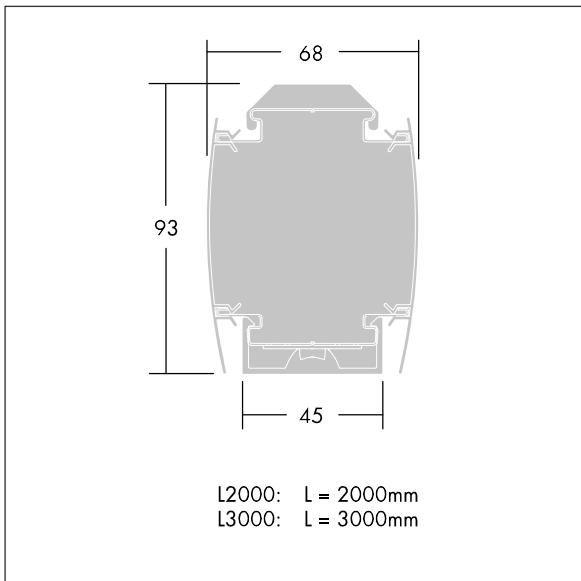

Primata LED

THORN

96627520 PRIM L3 LED19000-840 NB HFIX SET

Primata LED

3000 mm length of trunking, for direct ceiling fixing or suspended mounting on wire or chains, with 19,000 lm LED luminaire with narrow distribution.. Roll-formed steel sheet in white Polyester lacquered finish. Class I electrical, IP20. Standard module, with mechanical connector. Supplied with plug-in, 7-pole through wiring. Complete with side panels. Complete with 4000K LED.

Dimensions: 3000 x 68 x 93 mm

Total power: 127 W

Luminaire luminous flux: 19000 lm

Luminaire efficacy: 150 lm/W

Weight: 8.3 kg

TLG_PMM5_F_LEDPDB.jpg

TLG_PMML_M_LED_bestueckt.wmf

All values marked with an * are rated values. Thorn uses tried and tested components from leading suppliers, however there may be isolated instances of technology-related failures of individual LEDs during the rated product lifetime. International standards set the tolerance in initial flux and connected load at $\pm 10\%$. Colour temperature is subject to a tolerance of up to ± 150 Kelvin from the nominal value. Unless stated otherwise, the values apply to an ambient temperature of 25°C .