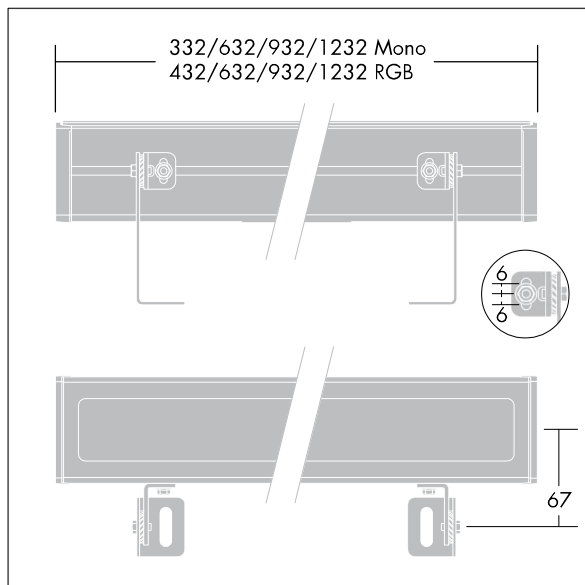

# Satin 2

96268090 SATIN2 MWA L360 12L35 A/S 830 KIT

IP67	IK08			850 °C	T <sub>a</sub> 50	
------	------	--	--	--------	-------------------	--

## Satin 2

A discreet linear floodlight for façade illumination applications. 12 LEDs driven at 350mA with asymmetrical distribution. Remote, Electronic, fixed output control gear making the product suitable for operation in ambient temperatures of up to 50°C. Body: extruded aluminium (EN AW-6060 T6) painted textured silver grey. Sides: grey polycarbonate. Enclosure: UV stabilised polycarbonate. Stirrups: powder coated steel. Class II electrical (this product is not earthed), IP67, IK08. Surface mounted or recessed with optional ground recessed box. Pre-wired with 1m of 2x1mm<sup>2</sup> H05RNF cable (or 1m of 5x1mm<sup>2</sup> Profiplast cable for RGBW versions) at one end. Complete with 3000K LED

Dimensions: 332 x 75 x 70 mm  
Total power: 15 W  
Luminaire luminous flux: 838 lm  
Luminaire efficacy: 56 lm/W  
Weight: 1.4 kg

TLG\_SAT2\_F\_LEDS.jpg

TLG\_SAT2\_M\_LD1.wmf

All values marked with an \* are rated values. Thorn uses tried and tested components from leading suppliers, however there may be isolated instances of technology-related failures of individual LEDs during the rated product lifetime. International standards set the tolerance in initial flux and connected load at ±10%. Colour temperature is subject to a tolerance of up to +/-150 Kelvin from the nominal value. Unless stated otherwise, the values apply to an ambient temperature of 25°C.