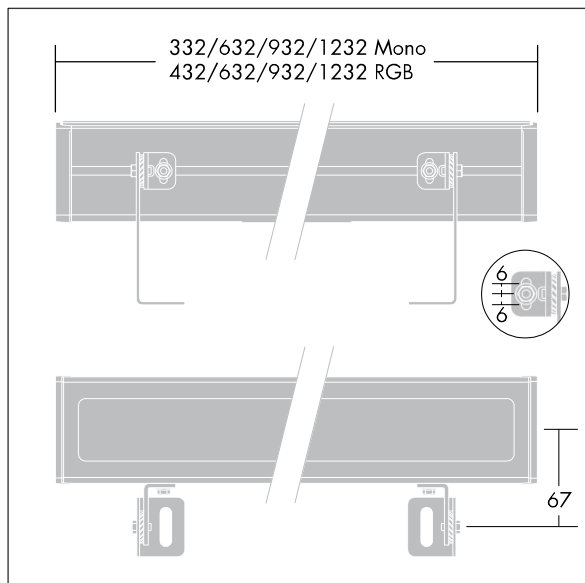

### Satin 2

A discreet linear floodlight for façade illumination applications. 48 LEDs driven at 350mA with 12° distribution. Remote, Electronic, DMX controllable control gear making the product suitable for operation in ambient temperatures of up to 50°C. Body: extruded aluminium (EN AW-6060 T6) painted textured silver grey. Sides: grey polycarbonate. Enclosure: UV stabilised polycarbonate. Stirrups: powder coated steel. Class II electrical (this product is not earthed), IP67, IK08. Surface mounted or recessed with optional ground recessed box. Pre-wired with 1m of 2x1mm<sup>2</sup> H05RNF cable (or 1m of 5x1mm<sup>2</sup> Profiplast cable for RGBW versions) at one end. Complete with RGBW LEDs

Dimensions: 1232 x 75 x 70 mm  
Total power: 57 W  
Luminaire luminous flux: 2733 lm  
Luminaire efficacy: 48 lm/W  
Weight: 5.6 kg

TLG\_SAT2\_F\_LEDS.jpg

TLG\_SAT2\_M\_LD1.wmf

All values marked with an \* are rated values. Thorn uses tried and tested components from leading suppliers, however there may be isolated instances of technology-related failures of individual LEDs during the rated product lifetime. International standards set the tolerance in initial flux and connected load at ±10%. Colour temperature is subject to a tolerance of up to +/-150 Kelvin from the nominal value. Unless stated otherwise, the values apply to an ambient temperature of 25°C.