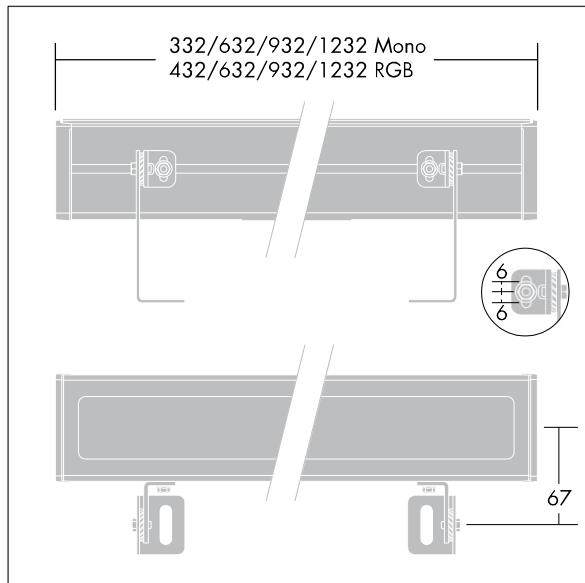

Satin 2

96268065 SATIN2 MWA L1230 48L35 12° RGBW KIT

IP67	IK08			850°C	T _a 50	
------	------	--	--	-------	-------------------	--

Satin 2

A discreet linear floodlight for façade illumination applications. 48 LEDs driven at 350mA with 12° distribution. Remote, Electronic, DMX controllable control gear making the product suitable for operation in ambient temperatures of up to 50°C. Body: extruded aluminium (EN AW-6060 T6) painted textured silver grey. Sides: grey polycarbonate. Enclosure: UV stabilised polycarbonate. Stirrups: powder coated steel. Class II electrical (this product is not earthed), IP67, IK08. Surface mounted or recessed with optional ground recessed box. Pre-wired with 1m of 2x1mm² H05RNF cable (or 1m of 5x1mm² Profiplast cable for RGBW versions) at one end. Complete with RGBW LEDs

Dimensions: 1232 x 75 x 70 mm
Total power: 57 W
Luminaire luminous flux: 2733 lm
Luminaire efficacy: 48 lm/W
Weight: 5.6 kg

TLG_SAT2_F_LEDS.jpg

TLG_SAT2_M_LD1.wmf

All values marked with an * are rated values. Thorn uses tried and tested components from leading suppliers, however there may be isolated instances of technology-related failures of individual LEDs during the rated product lifetime. International standards set the tolerance in initial flux and connected load at ±10%. Colour temperature is subject to a tolerance of up to +/-150 Kelvin from the nominal value. Unless stated otherwise, the values apply to an ambient temperature of 25°C.