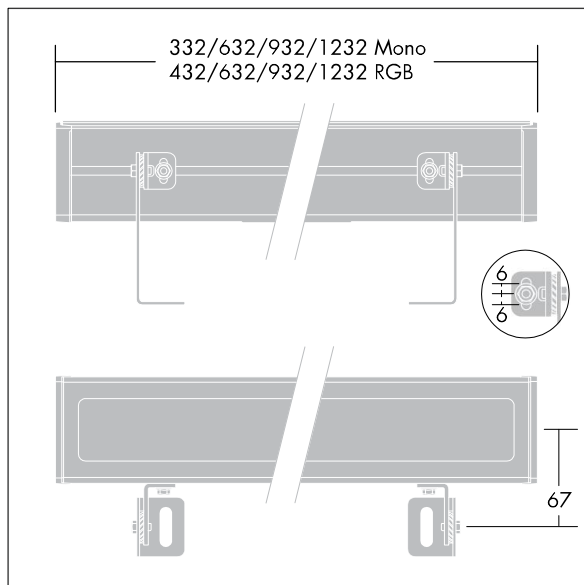

## 96268098 SATIN2 MWA L930 36L35 A/S RGBW KIT

IP67	IK08			850°C	T <sub>a</sub> 50	
------	------	--	--	-------	-------------------	--

### Satin 2

A discreet linear floodlight for façade illumination applications. 36 LEDs driven at 350mA with asymmetrical distribution. Remote, Electronic, DMX controllable control gear making the product suitable for operation in ambient temperatures of up to 50°C. Body: extruded aluminium (EN AW-6060 T6) painted textured silver grey. Sides: grey polycarbonate. Enclosure: UV stabilised polycarbonate. Stirrups: powder coated steel. Class II electrical (this product is not earthed), IP67, IK08. Surface mounted or recessed with optional ground recessed box. Pre-wired with 1m of 2x1mm<sup>2</sup> H05RNF cable (or 1m of 5x1mm<sup>2</sup> Profiplast cable for RGBW versions) at one end. Complete with RGBW LEDs

Dimensions: 932 x 75 x 70 mm  
Total power: 44 W  
Luminaire luminous flux: 1677 lm  
Luminaire efficacy: 38 lm/W  
Weight: 4.3 kg

TLG\_SAT2\_F\_LEDS.jpg

All values marked with an \* are rated values. Thorn uses tried and tested components from leading suppliers, however there may be isolated instances of technology-related failures of individual LEDs during the rated product lifetime. International standards set the tolerance in initial flux and connected load at ±10%. Colour temperature is subject to a tolerance of up to +/-150 Kelvin from the nominal value. Unless stated otherwise, the values apply to an ambient temperature of 25°C.