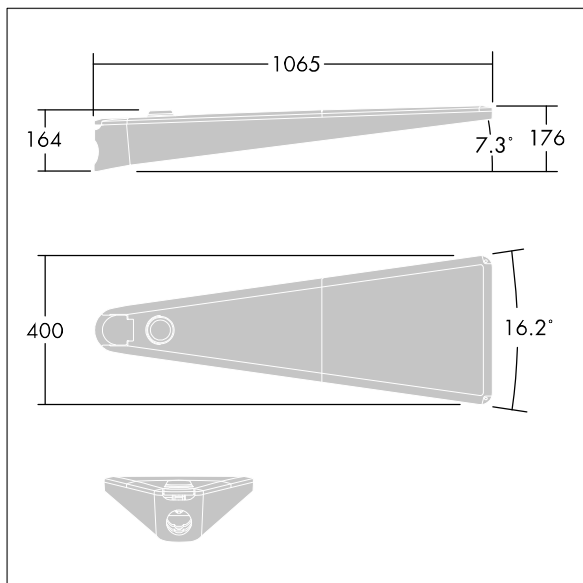

Urba

THORN

96271386 URBA L 60L70 NR ANT CL1 HT MLE L740

IP66 IK09  

Urba

A large size LED urban street lighting lantern with 60 LEDs driven at 700mA with Narrow Road optic. Electronic, fixed output control gear. Class I electrical, IP66, IK09. Body: die-cast aluminium, textured dark grey. Cover: tempered flat clear glass. Side entry mounting to Ø60mm spigot with adjustable tilt angles of 0°, -5°, -10°. Integral power reduction function which dims down to 50% power, effective 3 hours before and 5 hours after a calculated midnight. Complete with 4000K LED.

Dimensions: 1065 x 400 x 176 mm

Total power: 128 W

Weight: 16 kg

Scx: 0.11 m²

TLG_URBA_F_LMLEGYPDB.jpg

TLG_URBA_M_LD1.wmf

All values marked with an * are rated values. Thorn uses tried and tested components from leading suppliers, however there may be isolated instances of technology-related failures of individual LEDs during the rated product lifetime. International standards set the tolerance in initial flux and connected load at $\pm 10\%$. Colour temperature is subject to a tolerance of up to ± 150 Kelvin from the nominal value. Unless stated otherwise, the values apply to an ambient temperature of 25°C.