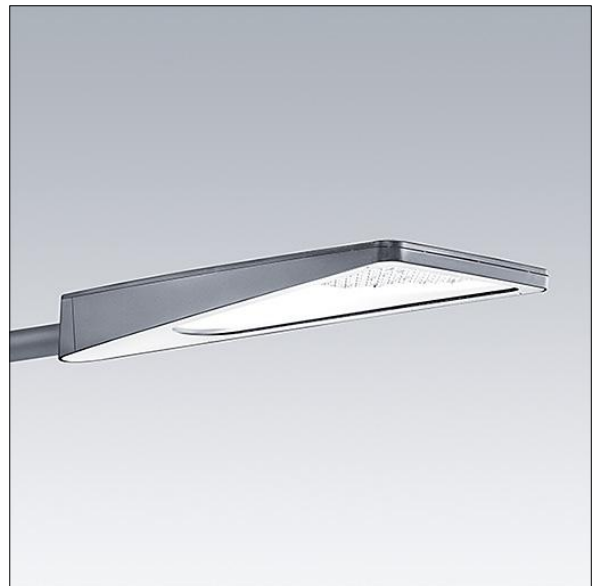

Urba

THORN

96271386 URBA L 60L70 NR ANT CL1 HT MLE L740

IP66 IK09  

Urba

A large size LED urban street lighting lantern with 60 LEDs driven at 700mA with Narrow Road optic. Electronic, fixed output control gear. Class I electrical, IP66, IK09. Body: die-cast aluminium, textured dark grey. Cover: tempered flat clear glass. Side entry mounting to Ø60mm spigot with adjustable tilt angles of 0°, -5°, -10°. Integral power reduction function which dims down to 50% power, effective 3 hours before and 5 hours after a calculated midnight. Complete with 4000K LED.

Dimensions: 1065 x 400 x 176 mm

Total power: 128 W

Weight: 16 kg

Scx: 0.11 m²

TLG_URBA_F_LMLEGYPDB.jpg

TLG_URBA_M_LD1.wmf

All values marked with an * are rated values. Thorn uses tried and tested components from leading suppliers, however there may be isolated instances of technology-related failures of individual LEDs during the rated product lifetime. International standards set the tolerance in initial flux and connected load at $\pm 10\%$. Colour temperature is subject to a tolerance of up to ± 150 Kelvin from the nominal value. Unless stated otherwise, the values apply to an ambient temperature of 25°C.

In most products the failure of one LED point causes no functional impairment to the lighting performance of the luminaire and is therefore no reason for complaint. Unless otherwise stated all Thorn LED products are suitable for unrestricted use (rated RG0 or RG1) with regard photobiological blue light safety (IEC/EN60598-1).