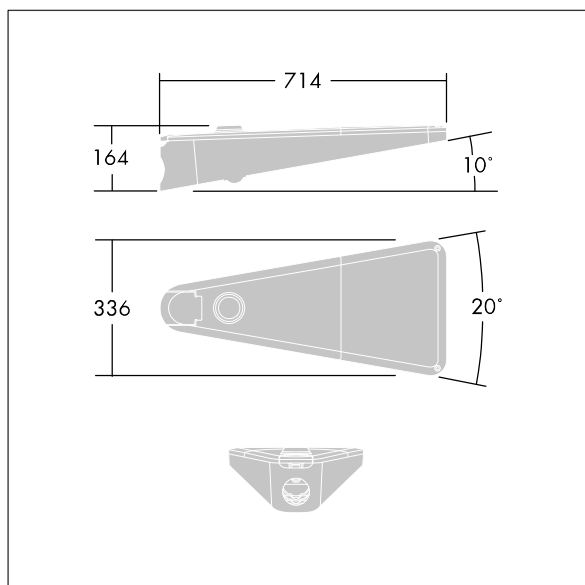

Urba

A small size LED urban street lighting lantern with 36 LEDs driven at 700mA with Street & Comfort optic. Electronic, fixed output control gear. Class I electrical, IP66, IK09. Body: die-cast aluminium, textured dark grey. Cover: tempered flat clear glass. Side entry mounting to Ø60mm spigot with adjustable tilt angles of 0°, -5°, -10°. Integral power reduction function which dims down to 50% power, effective 3 hours before and 5 hours after a calculated midnight. Complete with 4000K LED.

Dimensions: 714 x 336 x 164 mm

Total power: 77 W

Weight: 10.5 kg

Scx: 0.08 m²

TLG_URBA_F_SMLEGYPDB.jpg

TLG_URBA_M_LD1S.wmf

All values marked with an * are rated values. Thorn uses tried and tested components from leading suppliers, however there may be isolated instances of technology-related failures of individual LEDs during the rated product lifetime. International standards set the tolerance in initial flux and connected load at $\pm 10\%$. Colour temperature is subject to a tolerance of up to ± 150 Kelvin from the nominal value. Unless stated otherwise, the values apply to an ambient temperature of 25°C.