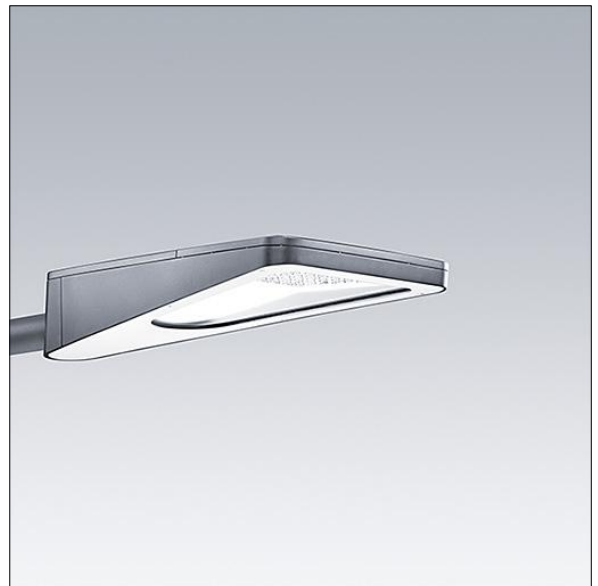

Urba

THORN

96269804 URBA S 36L70 SC ANT BP CL1 MLE L740

Urba

A small size LED urban street lighting lantern with 36 LEDs driven at 700mA with Street & Comfort optic. Electronic, fixed output control gear. Class I electrical, IP66, IK09. Body: die-cast aluminium, textured dark grey. Cover: tempered flat clear glass. Side entry mounting to Ø60mm spigot with adjustable tilt angles of 0°, -5°, -10°. Integral power reduction function which dims down to 50% power, effective 3 hours before and 5 hours after a calculated midnight. Complete with 4000K LED.

Dimensions: 714 x 336 x 164 mm

Total power: 77 W

Weight: 10.5 kg

Scx: 0.08 m²

TLG_URBA_F_SMLEGYPDB.jpg

TLG_URBA_M_LD1S.wmf

All values marked with an * are rated values. Thorn uses tried and tested components from leading suppliers, however there may be isolated instances of technology-related failures of individual LEDs during the rated product lifetime. International standards set the tolerance in initial flux and connected load at $\pm 10\%$. Colour temperature is subject to a tolerance of up to ± 150 Kelvin from the nominal value. Unless stated otherwise, the values apply to an ambient temperature of 25°C.

In most products the failure of one LED point causes no functional impairment to the lighting performance of the luminaire and is therefore no reason for complaint. Unless otherwise stated all Thorn LED products are suitable for unrestricted use (rated RG0 or RG1) with regard photobiological blue light safety (IEC/EN60598-1).