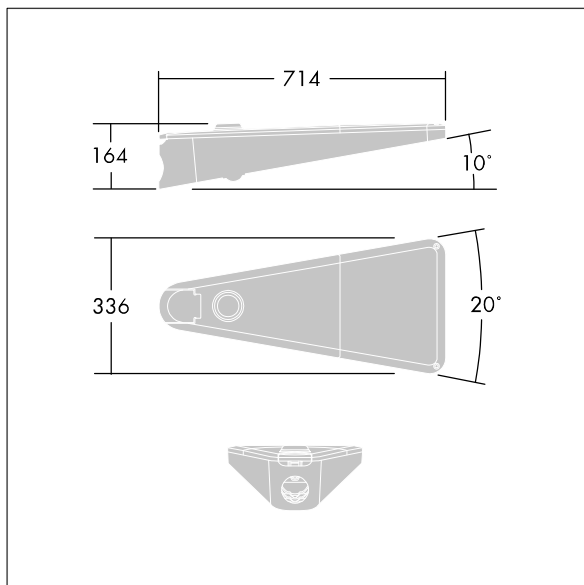

Urba

THORN

96269804 URBA S 36L70 SC ANT BP CL1 MLE L740

Urba

A small size LED urban street lighting lantern with 36 LEDs driven at 700mA with Street & Comfort optic. Electronic, fixed output control gear. Class I electrical, IP66, IK09. Body: die-cast aluminium, textured dark grey. Cover: tempered flat clear glass. Side entry mounting to Ø60mm spigot with adjustable tilt angles of 0°, -5°, -10°. Integral power reduction function which dims down to 50% power, effective 3 hours before and 5 hours after a calculated midnight. Complete with 4000K LED.

Dimensions: 714 x 336 x 164 mm

Total power: 77 W

Weight: 10.5 kg

Scx: 0.08 m²

TLG_URBA_F_SMLEGYPDB.jpg

TLG_URBA_M_LD1S.wmf

All values marked with an * are rated values. Thorn uses tried and tested components from leading suppliers, however there may be isolated instances of technology-related failures of individual LEDs during the rated product lifetime. International standards set the tolerance in initial flux and connected load at $\pm 10\%$. Colour temperature is subject to a tolerance of up to ± 150 Kelvin from the nominal value. Unless stated otherwise, the values apply to an ambient temperature of 25°C.