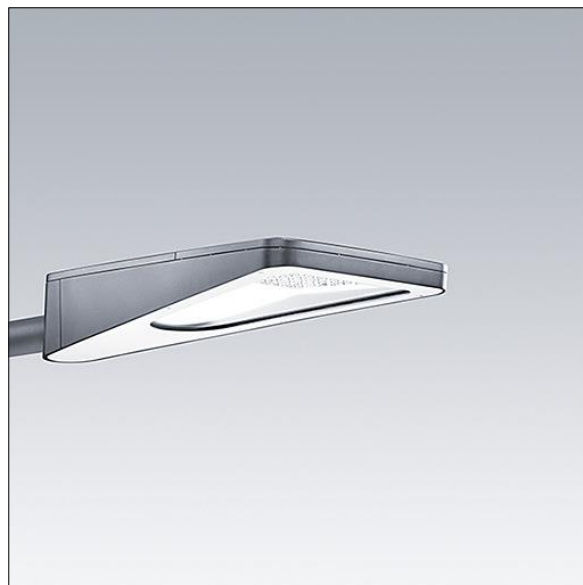

Urba

A small size LED urban street lighting lantern with 36 LEDs driven at 700mA with Street & Comfort optic. Electronic, fixed output control gear. Class I electrical, IP66, IK09. Body: die-cast aluminium, textured dark grey. Cover: tempered flat clear glass. Side entry mounting to Ø60mm spigot with adjustable tilt angles of 0°, -5°, -10°. Integral power reduction function which dims down to 50% power, effective 3 hours before and 5 hours after a calculated midnight. Complete with 4000K LED.

Dimensions: 714 x 336 x 164 mm

Total power: 77 W

Weight: 10.5 kg

Scx: 0.08 m²

TLG_URBA_F_SMLEGYPDB.jpg

TLG_URBA_M_LD1S.wmf

All values marked with an * are rated values. Thorn uses tried and tested components from leading suppliers, however there may be isolated instances of technology-related failures of individual LEDs during the rated product lifetime. International standards set the tolerance in initial flux and connected load at $\pm 10\%$. Colour temperature is subject to a tolerance of up to ± 150 Kelvin from the nominal value. Unless stated otherwise, the values apply to an ambient temperature of 25°C.

In most products the failure of one LED point causes no functional impairment to the lighting performance of the luminaire and is therefore no reason for complaint. Unless otherwise stated all Thorn LED products are suitable for unrestricted use (rated RG0 or RG1) with regard photobiological blue light safety (IEC/EN60598-1).