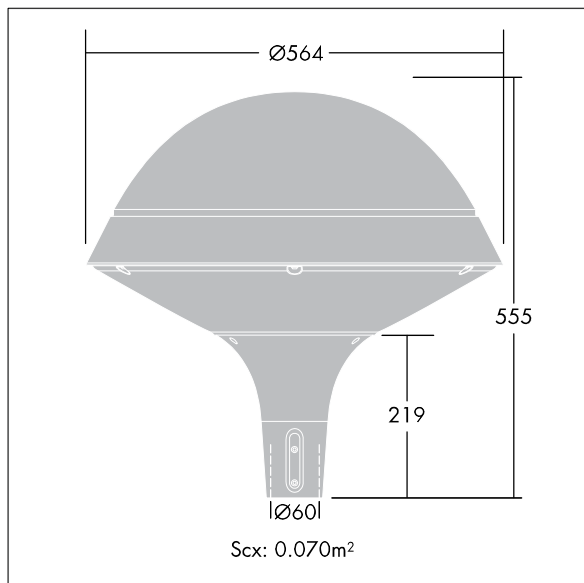

Plurio LED

THORN

96265486 PLU R LED 18L70 WST BP CL1 D60 L730

IP66 IK08  

Plurio LED

Decorative, post-top lantern with LED package with electronic driver. Class I electrical, IP66, IK08. Base in cast aluminium, powder coated silver-grey. Canopy in round shape, made from aluminium textured silver-grey (close to RAL9006). UV stabilised polycarbonate clear diffuser with anti-glare prisms. Internal street reflector. Equipped with power reduction circuit, effective 3 hours before and 5 hours after a calculated midnight. It can be deactivated at installation with an easily accessible internal switch. Supplied complete in one box. Complete with 3000K LED

To be post top mounted on a spigot of $\text{Ø}60\text{mm}$, length 75mm.

Dimensions: $\text{Ø}564 \times 564 \text{ mm}$

Total power: 40 W

Weight: 7.2 kg

Scx: 0.073m^2

Luminaire efficacy: 80 lm/W

TLG_PLRO_F_LEDSYMRND.jpg