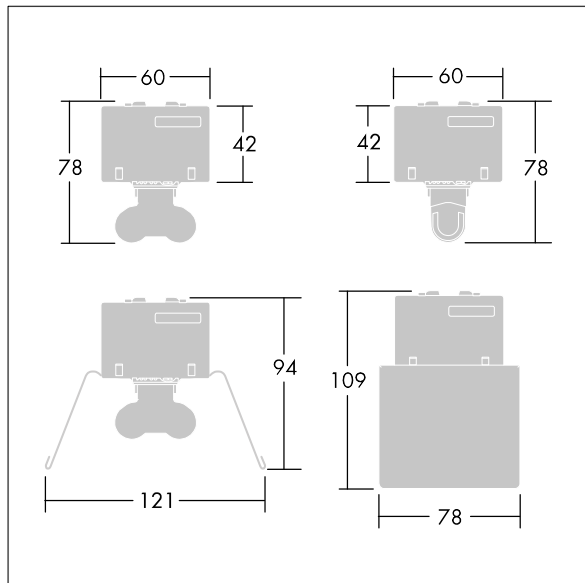

### Popular Range Battens

Batten luminaire for 2 x 35W T16 lamp(s). Electronic, DALI / DSI digital dimmable control gear with 3 hour, manual test, emergency lighting circuit. Body: stove enamelled steel, white. Complete with 840 lamp(s).

Dimensions 1475 x 59 x 80mm

Total power: 74.5 W

Weight: 2.78 kg

TLG\_POPR\_F\_BTN.jpg

TLG\_POPR\_M\_LDT5NEW.wmf