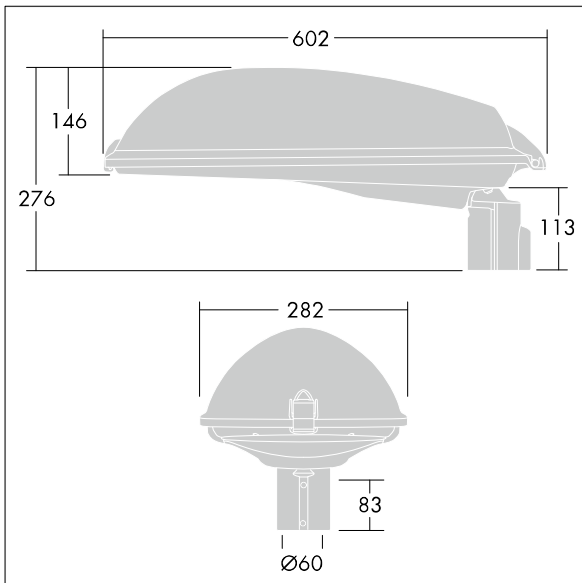

96262942 ISARO 140W HIT-DGE CL1 EFL MA42 /L

IP66 IK08  

Isaro

A road and street lantern, designed for durability, for 1 x 140W CPO-TW lamp. Electronic, fixed output control gear. Class I electrical, IP66, IK08. Body: die-cast aluminium, powder coated grey (RAL9006). Bracket: die-cast aluminium, unpainted. Enclosure: flat glass. Suitable for side mounting on Ø34-42mm spigot. Variable tilting in 5° steps, post top: 0° to +10°, lateral: -20° to 0°. Cable gland for Ø8 to 12mm cable. Safe access (automatic disconnection) from above to the gear tray and optical system after quick release of the stainless steel front clip. Delivered, ready to install, in a single carton. Complete with lamp.

Total power: 153 W
 Dimensions: 602 x 282 x 146 mm
 Weight: 6.11 kg
 Scx: 0.063 m²

TLG_ISRO_F_HIDMLEEFLPRO.jpg

TLG_ISRO_M_HIDFLTG.wmf

Isaro

96262942 ISARO 140W HIT-DGE CL1 EFL MA42 /L

THORN