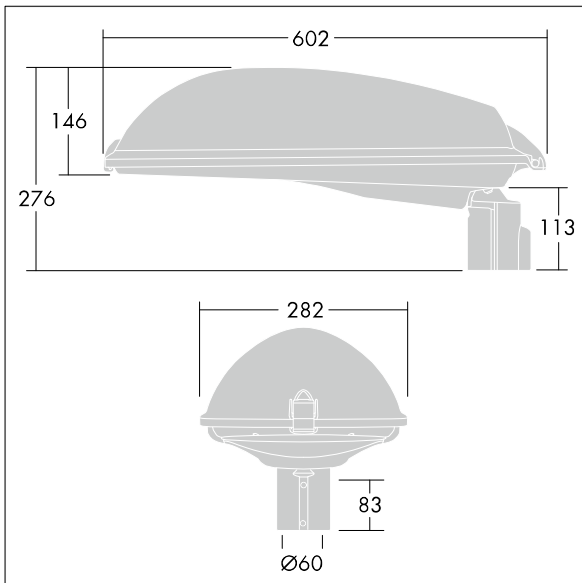

96262942 ISARO 140W HIT-DGE CL1 EFL MA42 /L

IP66 IK08  

Isaro

A road and street lantern, designed for durability, for 1 x 140W CPO-TW lamp. Electronic, fixed output control gear. Class I electrical, IP66, IK08. Body: die-cast aluminium, powder coated grey (RAL9006). Bracket: die-cast aluminium, unpainted. Enclosure: flat glass. Suitable for side mounting on Ø34-42mm spigot. Variable tilting in 5° steps, post top: 0° to +10°, lateral: -20° to 0°. Cable gland for Ø8 to 12mm cable. Safe access (automatic disconnection) from above to the gear tray and optical system after quick release of the stainless steel front clip. Delivered, ready to install, in a single carton. Complete with lamp.

Total power: 153 W
 Dimensions: 602 x 282 x 146 mm
 Weight: 6.11 kg
 Scx: 0.063 m²

TLG_ISRO_F_HIDMLEEFLPRO.jpg

TLG_ISRO_M_HIDFLTG.wmf