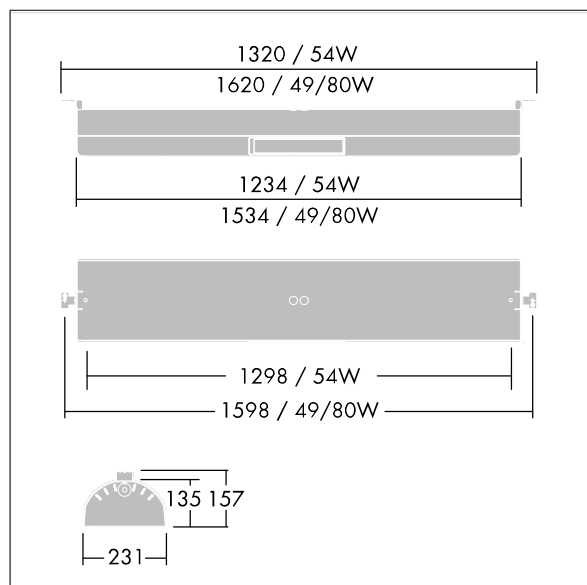

Titus Sport

96550484 TITUS SPORT 4X49W HFI L840

THORN

IP21 IP23 IK09   T_a25

Titus Sport

Surface luminaire for 4 x 49W T16 lamp. Electronic, DALI / DSI digital dimmable control gear. Body: white powder coated galvanised steel with Miro finish specular aluminium reflector and hinged galvanised steel wire guard. Side access hatch for electrical connection. Suitable for surface or catenary mounting and tilting up to 50 degrees without rotational torque. Robust construction satisfies DIN 18032. 3 standard for Sports Halls. Optional louvre attachments are available. Complete with 840 lamp(s).

Dimensions: 1534 x 231 x 157 mm

Total power: 212 W

Weight: 9.2 kg

TLG_TITU_P_SP1.jpg

TLG_TITU_M_SPLD1.wmf

All values marked with an * are rated values. Unless stated otherwise, the values apply to an ambient temperature of 25°C.