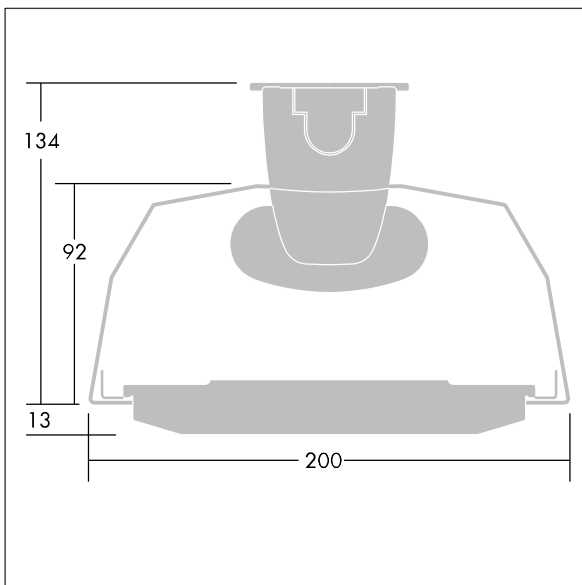

Discontinued

96548107 <POPPACK PRO REFL LL 1/2X58

Discontinued

A white steel LiteLine reflector with white vane louvre insert for PopPack Pro batten with single or twin 58W lamps.
Can be fitted to the luminaire without the need of any tools.

Dimensions: 1540 x 200 x 90 mm, weight: 1.1 kg

TLG_POPP_F_CLASSREFLLL.jpg

TLG_POPP_M_LDLITELREFWHILV.wmf